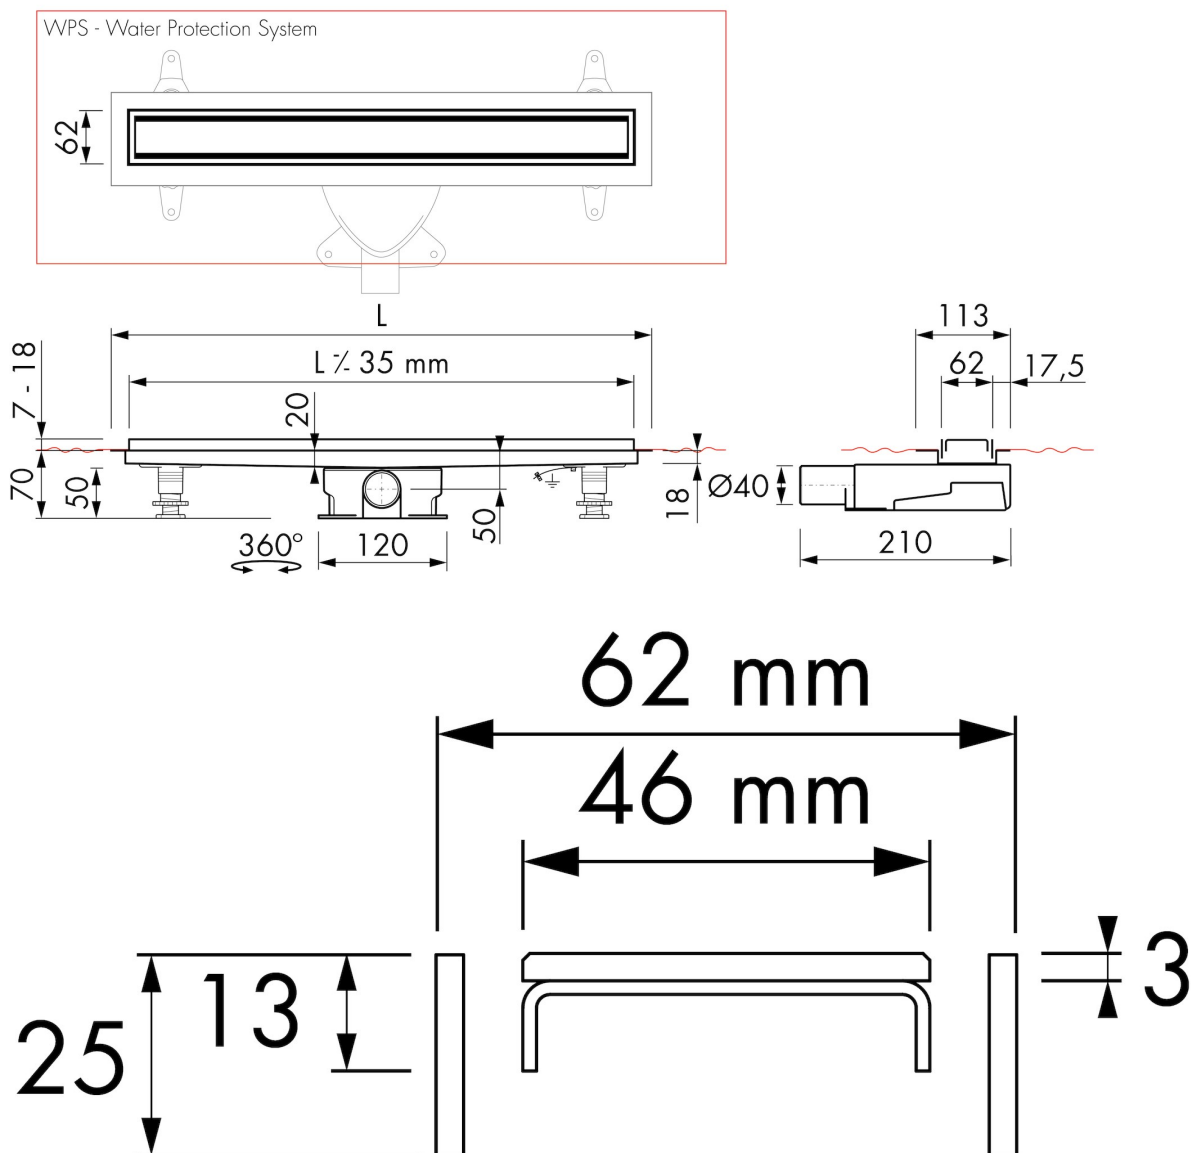

ARTICLE CODE

500 mm	MLGS 500 / EDM2 500-35		
600 mm	MLGS 600 / EDM2 600-35		
700 mm	MLGS 700 / EDM2 700-35		
800 mm	MLGS 800 / EDM2 800-35		
900 mm	MLGS 900 / EDM2 900-35		
1000 mm	MLGS 1000 / EDM2 1000-35		
1100 mm	MLGS 1100 / EDM2 1100-35		
1200 mm	MLGS 1200 / EDM2 1200-35		

TECHNICAL DRAWINGS

Manufacturer

Easy Sanitary Solutions
Nijverheidsstraat 60 | 7575 BK Oldenzaal | The Netherlands
T. +31 (0)541 200 800 | F. +31 (0)541 200 899
info@esspost.com | www.easydrain.com

Contact

Easy Sanitary Solutions
Nijverheidsstraat 60 | 7575 BK Oldenzaal | The Netherlands
T. +31 (0)541 200 800 | F. +31 (0)541 200 899
sales@esspost.com | www.easydrain.com