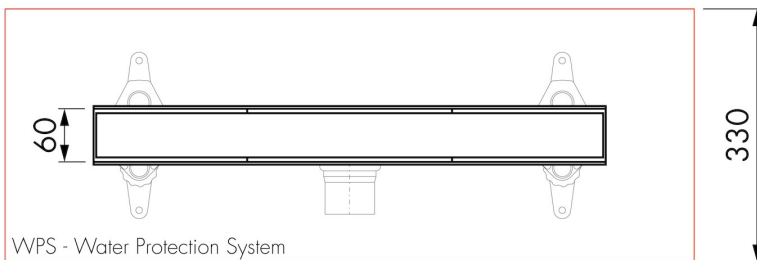

ARTICLE CODE

500 mm	EDCOMFF 500-50	1300 mm	EDCOMFF 1300-50
600 mm	EDCOMFF 600-50	1400 mm	EDCOMFF 1400-50
700 mm	EDCOMFF 700-50	1500 mm	EDCOMFF 1500-50
800 mm	EDCOMFF 800-50	1600 mm	EDCOMFF 1600-50
900 mm	EDCOMFF 900-50	1700 mm	EDCOMFF 1700-50
1000 mm	EDCOMFF 1000-50	1800 mm	EDCOMFF 1800-50
1100 mm	EDCOMFF 1100-50	1900 mm	EDCOMFF 1900-50
1200 mm	EDCOMFF 1200-50	2000 mm	EDCOMFF 2000-50

TECHNICAL DRAWINGS

Manufacturer

Easy Sanitary Solutions
Nijverheidsstraat 60 | 7575 BK Oldenzaal | The Netherlands
T. +31 (0)541 200 800 | F. +31 (0)541 200 899
info@esspost.com | www.easydrain.com

Contact

Easy Sanitary Solutions
Nijverheidsstraat 60 | 7575 BK Oldenzaal | The Netherlands
T. +31 (0)541 200 800 | F. +31 (0)541 200 899
sales@esspost.com | www.easydrain.com