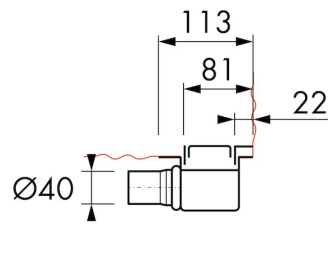

ARTICLE CODE

800 mm	MTAFDZ3MZP 800 / EDM1 800-30		
900 mm	MTAFDZ3MZP 900 / EDM1 900-30		
1000 mm	MTAFDZ3MZP 1000 / EDM1 1000-30		
1200 mm	MTAFDZ3MZP 1200 / EDM1 1200-30		

TECHNICAL DRAWINGS

Manufacturer

Easy Sanitary Solutions
Nijverheidsstraat 60 | 7575 BK Oldenzaal | The Netherlands
T. +31 (0)541 200 800 | F. +31 (0)541 200 899
info@esspost.com | www.easydrain.com

Contact

Easy Sanitary Solutions
Nijverheidsstraat 60 | 7575 BK Oldenzaal | The Netherlands
T. +31 (0)541 200 800 | F. +31 (0)541 200 899
sales@esspost.com | www.easydrain.com