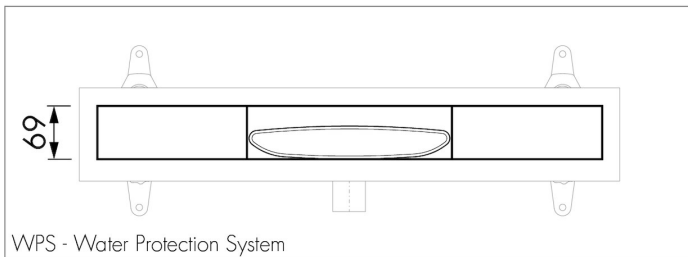

ARTICLE CODE

800 mm	MTAFDZ3MZP 800 / EDM1 800-30		
900 mm	MTAFDZ3MZP 900 / EDM1 900-30		
1000 mm	MTAFDZ3MZP 1000 / EDM1 1000-30		
1200 mm	MTAFDZ3MZP 1200 / EDM1 1200-30		

TECHNICAL DRAWINGS

Manufacturer

Easy Sanitary Solutions
Nijverheidsstraat 60 | 7575 BK Oldenzaal | The Netherlands
T. +31 (0)541 200 800 | F. +31 (0)541 200 899
info@esspost.com | www.easydrain.com

Contact

Easy Sanitary Solutions
Nijverheidsstraat 60 | 7575 BK Oldenzaal | The Netherlands
T. +31 (0)541 200 800 | F. +31 (0)541 200 899
sales@esspost.com | www.easydrain.com