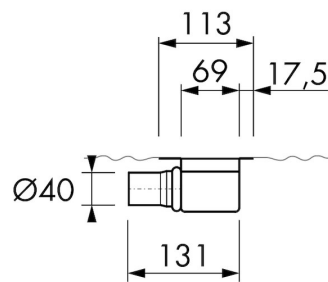

ARTICLE CODE

800 mm	MTAFDZ3MZP 800 / EDM1 800-30		
900 mm	MTAFDZ3MZP 900 / EDM1 900-30		
1000 mm	MTAFDZ3MZP 1000 / EDM1 1000-30		
1200 mm	MTAFDZ3MZP 1200 / EDM1 1200-30		

TECHNICAL DRAWINGS

Manufacturer

Easy Sanitary Solutions
Nijverheidsstraat 60 | 7575 BK Oldenzaal | The Netherlands
T. +31 (0)541 200 800 | F. +31 (0)541 200 899
info@esspost.com | www.easydrain.com

Contact

Easy Sanitary Solutions
Nijverheidsstraat 60 | 7575 BK Oldenzaal | The Netherlands
T. +31 (0)541 200 800 | F. +31 (0)541 200 899
sales@esspost.com | www.easydrain.com