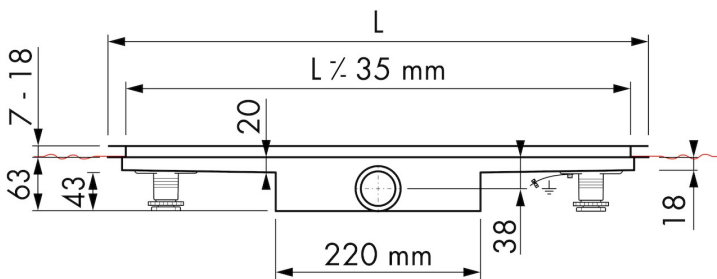

ARTICLE CODE

800 mm	MTAFDZ3MZP 800 / EDM1 800-30		
900 mm	MTAFDZ3MZP 900 / EDM1 900-30		
1000 mm	MTAFDZ3MZP 1000 / EDM1 1000-30		
1200 mm	MTAFDZ3MZP 1200 / EDM1 1200-30		

TECHNICAL DRAWINGS

Manufacturer

Easy Sanitary Solutions
Nijverheidsstraat 60 | 7575 BK Oldenzaal | The Netherlands
T. +31 (0)541 200 800 | F. +31 (0)541 200 899
info@esspost.com | www.easydrain.com

Contact

Easy Sanitary Solutions
Nijverheidsstraat 60 | 7575 BK Oldenzaal | The Netherlands
T. +31 (0)541 200 800 | F. +31 (0)541 200 899
sales@esspost.com | www.easydrain.com