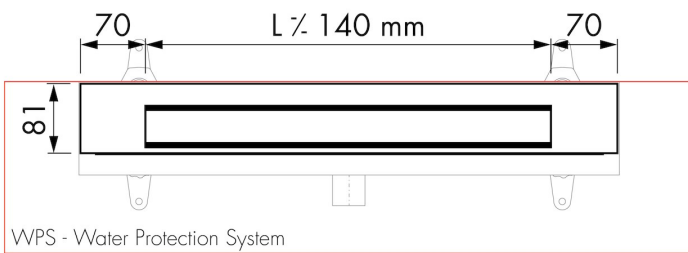

ARTICLE CODE

800 mm	MTAFDZ3MZP 800 / EDM1 800-30		
900 mm	MTAFDZ3MZP 900 / EDM1 900-30		
1000 mm	MTAFDZ3MZP 1000 / EDM1 1000-30		
1200 mm	MTAFDZ3MZP 1200 / EDM1 1200-30		

TECHNICAL DRAWINGS

Manufacturer

Easy Sanitary Solutions
Nijverheidsstraat 60 | 7575 BK Oldenzaal | The Netherlands
T. +31 (0)541 200 800 | F. +31 (0)541 200 899
info@esspost.com | www.easydrain.com

Contact

Easy Sanitary Solutions
Nijverheidsstraat 60 | 7575 BK Oldenzaal | The Netherlands
T. +31 (0)541 200 800 | F. +31 (0)541 200 899
sales@esspost.com | www.easydrain.com