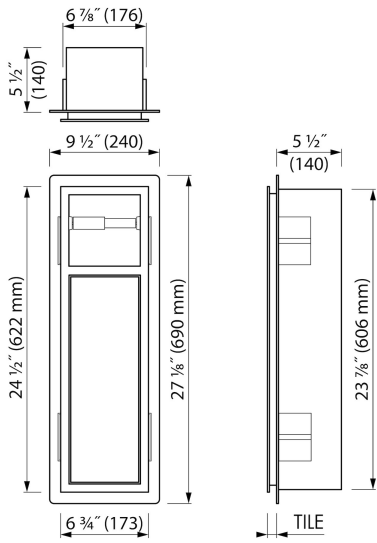

TECHNICAL DRAWINGS

Manufacturer

Easy Sanitary Solutions
Nijverheidsstraat 60 | 7575 BK Oldenzaal | The Netherlands
T. +31 (0)541 200 800 | F. +31 (0)541 200 899
info@esspost.com | www.easydrain.com

Contact

Easy Sanitary Solutions
Nijverheidsstraat 60 | 7575 BK Oldenzaal | The Netherlands
T. +31 (0)541 200 800 | F. +31 (0)541 200 899
sales@esspost.com | www.easydrain.com