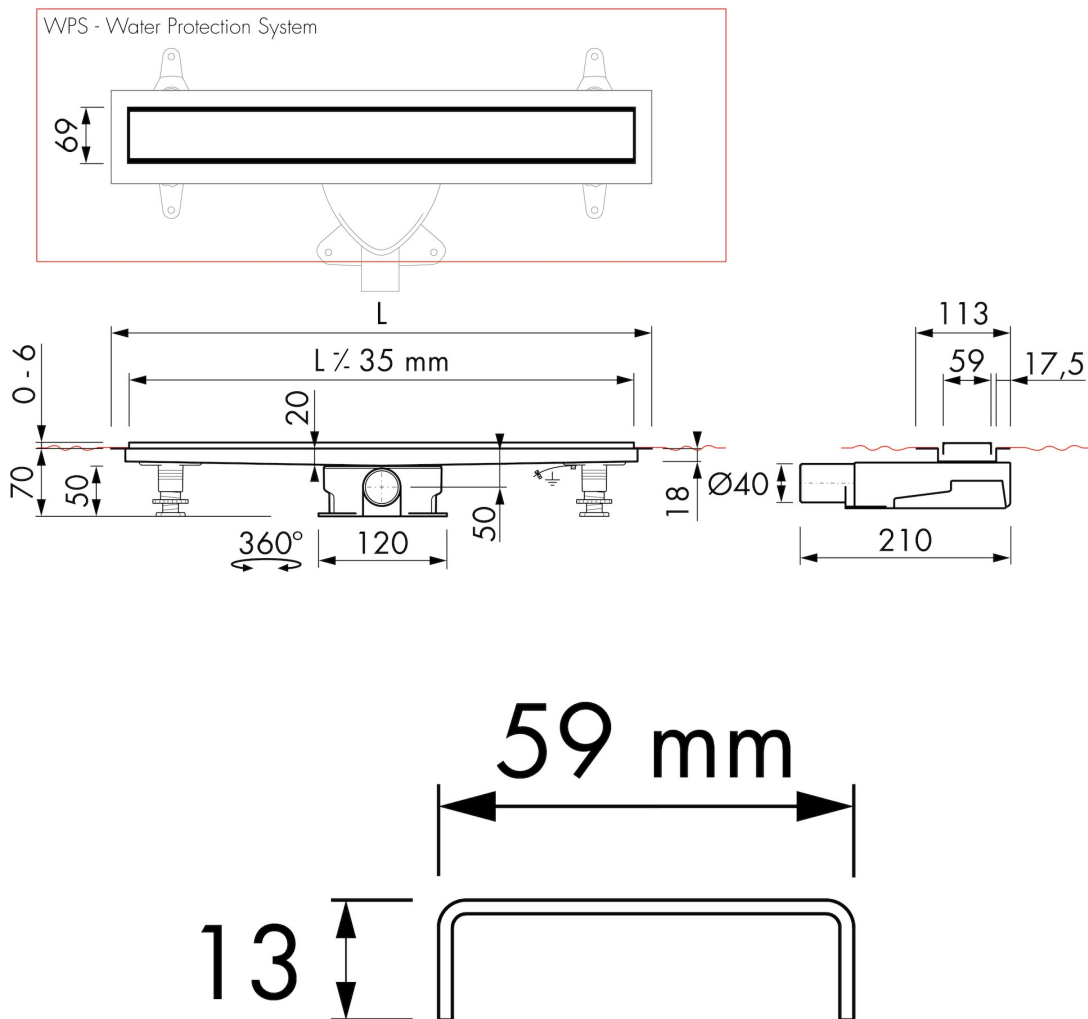

ARTICLE CODE

500 mm	MB-NAT-500 / EDM2 500-35		
600 mm	MB-NAT-600 / EDM2 600-35		
700 mm	MB-NAT-700 / EDM2 700-35		
800 mm	MB-NAT-800 / EDM2 800-35		
900 mm	MB-NAT-900 / EDM2 900-35		
1000 mm	MB-NAT-1000 / EDM2 1000-35		
1100 mm	MB-NAT-1100 / EDM2 1100-35		
1200 mm	MB-NAT-1200 / EDM2 1200-35		

TECHNICAL DRAWINGS

Manufacturer

Easy Sanitary Solutions
Nijverheidsstraat 60 | 7575 BK Oldenzaal | The Netherlands
T. +31 (0)541 200 800 | F. +31 (0)541 200 899
info@esspost.com | www.easydrain.com

Contact

Easy Sanitary Solutions
Nijverheidsstraat 60 | 7575 BK Oldenzaal | The Netherlands
T. +31 (0)541 200 800 | F. +31 (0)541 200 899
sales@esspost.com | www.easydrain.com