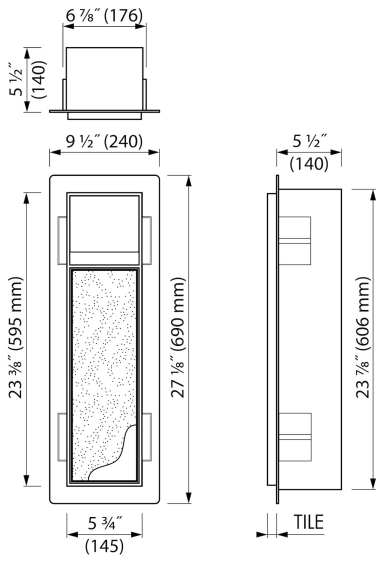

TECHNICAL DRAWINGS

Manufacturer

Easy Sanitary Solutions
Nijverheidsstraat 60 | 7575 BK Oldenzaal | The Netherlands
T. +31 (0)541 200 800 | F. +31 (0)541 200 899
info@esspost.com | www.easydrain.com

Contact

Easy Sanitary Solutions
Nijverheidsstraat 60 | 7575 BK Oldenzaal | The Netherlands
T. +31 (0)541 200 800 | F. +31 (0)541 200 899
sales@esspost.com | www.easydrain.com