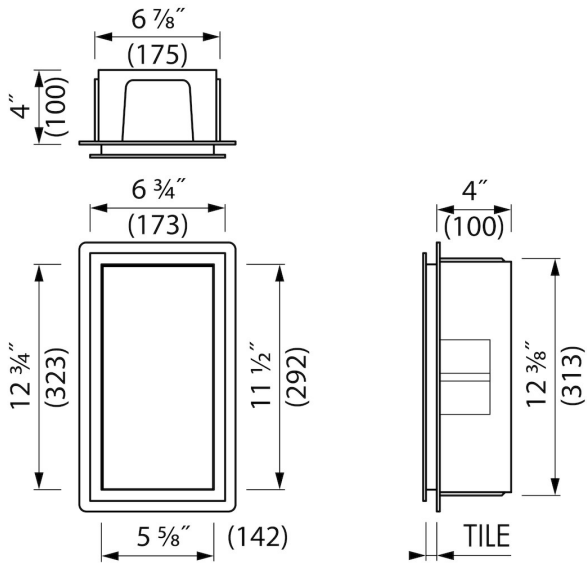

TECHNICAL DRAWINGS

Manufacturer

Easy Sanitary Solutions
Nijverheidsstraat 60 | 7575 BK Oldenzaal | The Netherlands
T. +31 (0)541 200 800 | F. +31 (0)541 200 899
info@esspost.com | www.easydrain.com

Contact

Easy Sanitary Solutions
Nijverheidsstraat 60 | 7575 BK Oldenzaal | The Netherlands
T. +31 (0)541 200 800 | F. +31 (0)541 200 899
sales@esspost.com | www.easydrain.com