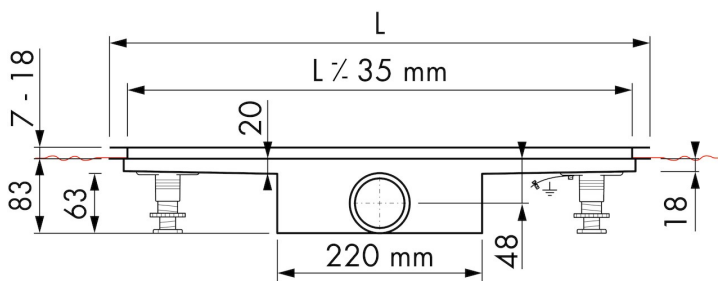

DESIGN

Grate finish	Tile
Grate pattern	Zero / Closed
Grate width (mm)	46
Grate tile insert (mm)	12
Adjustable grate	No
Frame type	TAF (Tile Adjustable Frame)
TAF Frame material	Stainless steel (304)
Design frame finish	Brushed stainless steel
Frame width (mm)	100
Wheelchair accessible	Yes
Extension set available	No

ARTICLE CODE

800 mm	MTAFDZ4MT 800 / EDM1 800-50		
900 mm	MTAFDZ4MT 900 / EDM1 900-50		
1000 mm	MTAFDZ4MT 1000 / EDM1 1000-50		
1200 mm	MTAFDZ4MT 1200 / EDM1 1200-50		

TECHNICAL DRAWINGS

Manufacturer

Easy Sanitary Solutions
 Nijverheidsstraat 60 | 7575 BK Oldenzaal | The Netherlands
 T. +31 (0)541 200 800 | F. +31 (0)541 200 899
 info@esspost.com | www.easydrain.com