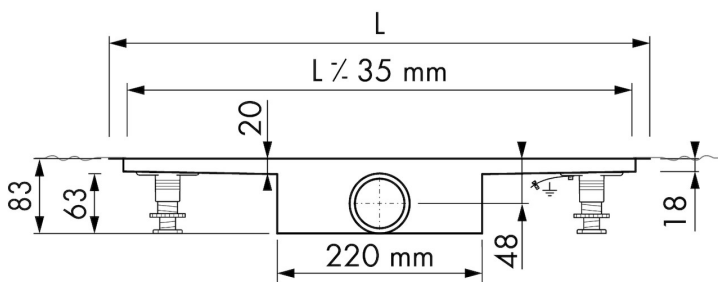

DESIGN

Grate finish	Tile
Grate pattern	Zero / Closed
Grate width (mm)	46
Grate tile insert (mm)	12
Adjustable grate	No
Frame type	TAF (Tile Adjustable Frame)
TAF Frame material	Stainless steel (304)
Design frame finish	Brushed stainless steel
Frame width (mm)	100
Wheelchair accessible	Yes
Extension set available	No

ARTICLE CODE

800 mm	MTAFDZ4MT 800 / EDM1 800-50		
900 mm	MTAFDZ4MT 900 / EDM1 900-50		
1000 mm	MTAFDZ4MT 1000 / EDM1 1000-50		
1200 mm	MTAFDZ4MT 1200 / EDM1 1200-50		

TECHNICAL DRAWINGS

Manufacturer

Easy Sanitary Solutions
 Nijverheidsstraat 60 | 7575 BK Oldenzaal | The Netherlands
 T. +31 (0)541 200 800 | F. +31 (0)541 200 899
 info@esspost.com | www.easydrain.com