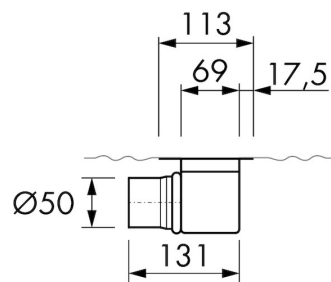

DESIGN

Grate finish	Tile
Grate pattern	Zero / Closed
Grate width (mm)	46
Grate tile insert (mm)	12
Adjustable grate	No
Frame type	TAF (Tile Adjustable Frame)
TAF Frame material	Stainless steel (304)
Design frame finish	Brushed stainless steel
Frame width (mm)	100
Wheelchair accessible	Yes
Extension set available	No

ARTICLE CODE

800 mm	MTAFDZ4MT 800 / EDM1 800-50		
900 mm	MTAFDZ4MT 900 / EDM1 900-50		
1000 mm	MTAFDZ4MT 1000 / EDM1 1000-50		
1200 mm	MTAFDZ4MT 1200 / EDM1 1200-50		

TECHNICAL DRAWINGS

Manufacturer

Easy Sanitary Solutions
 Nijverheidsstraat 60 | 7575 BK Oldenzaal | The Netherlands
 T. +31 (0)541 200 800 | F. +31 (0)541 200 899
 info@esspost.com | www.easydrain.com