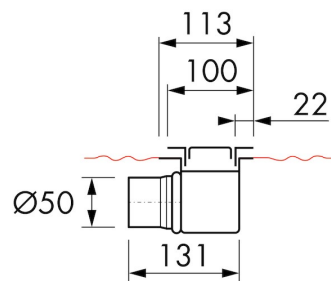

DESIGN

Grate finish	Tile
Grate pattern	Zero / Closed
Grate width (mm)	46
Grate tile insert (mm)	12
Adjustable grate	No
Frame type	TAF (Tile Adjustable Frame)
TAF Frame material	Stainless steel (304)
Design frame finish	Brushed stainless steel
Frame width (mm)	100
Wheelchair accessible	Yes
Extension set available	No

ARTICLE CODE

800 mm	MTAFDZ4MT 800 / EDM1 800-50		
900 mm	MTAFDZ4MT 900 / EDM1 900-50		
1000 mm	MTAFDZ4MT 1000 / EDM1 1000-50		
1200 mm	MTAFDZ4MT 1200 / EDM1 1200-50		

TECHNICAL DRAWINGS

Manufacturer

Easy Sanitary Solutions
 Nijverheidsstraat 60 | 7575 BK Oldenzaal | The Netherlands
 T. +31 (0)541 200 800 | F. +31 (0)541 200 899
 info@esspost.com | www.easydrain.com