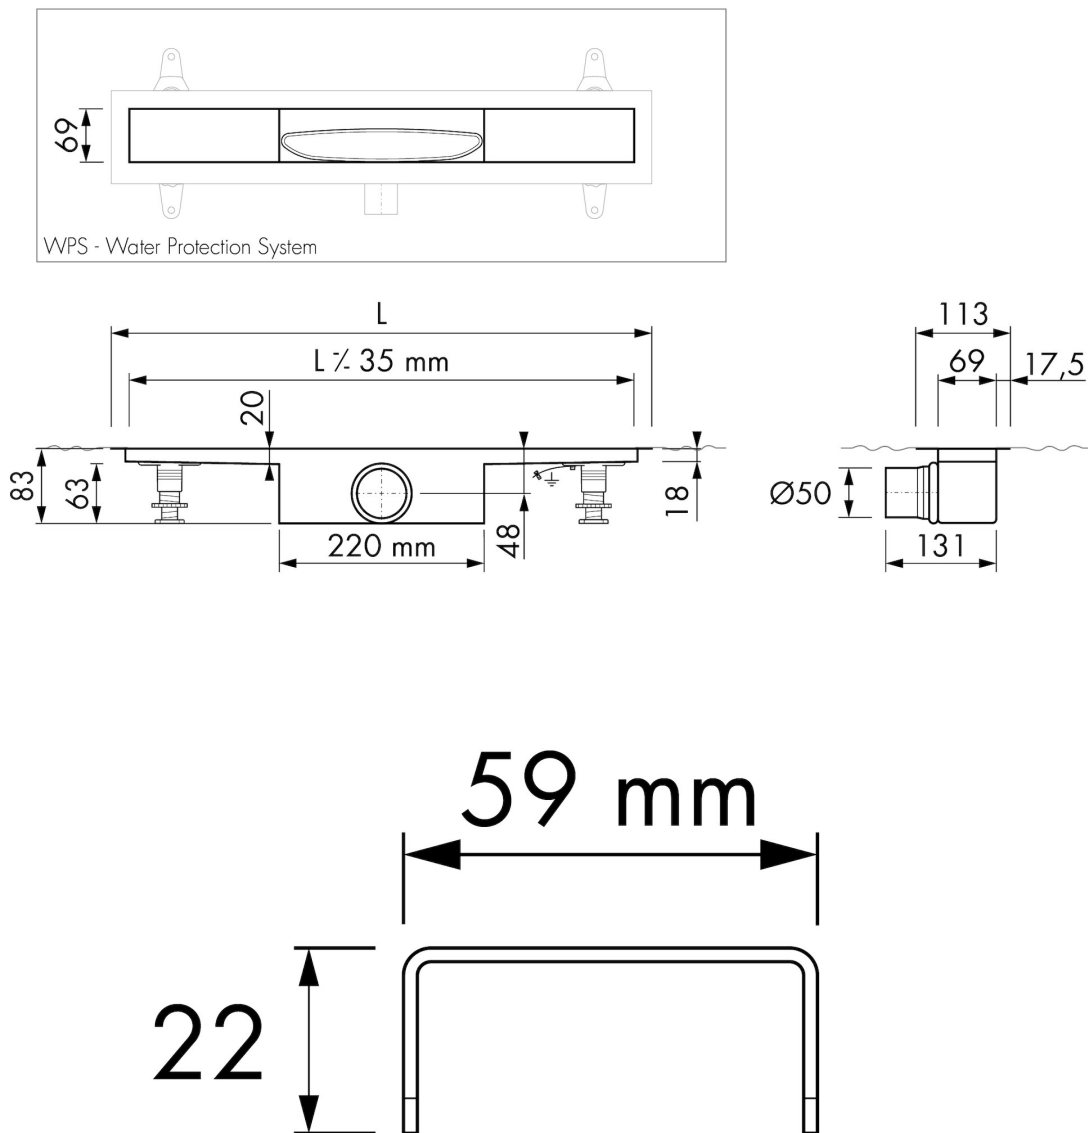

ARTICLE CODE

500 mm	MBZP 500 / EDM1 500-50		
600 mm	MBZP 600 / EDM1 600-50		
700 mm	MBZP 700 / EDM1 700-50		
800 mm	MBZP 800 / EDM1 800-50		
900 mm	MBZP 900 / EDM1 900-50		
1000 mm	MBZP 1000 / EDM1 1000-50		
1100 mm	MBZP 1100 / EDM1 1100-50		
1200 mm	MBZP 1200 / EDM1 1200-50		

TECHNICAL DRAWINGS

Manufacturer

Easy Sanitary Solutions
Nijverheidsstraat 60 | 7575 BK Oldenzaal | The Netherlands
T. +31 (0)541 200 800 | F. +31 (0)541 200 899
info@esspost.com | www.easydrain.com

Contact

Easy Sanitary Solutions
Nijverheidsstraat 60 | 7575 BK Oldenzaal | The Netherlands
T. +31 (0)541 200 800 | F. +31 (0)541 200 899
sales@esspost.com | www.easydrain.com