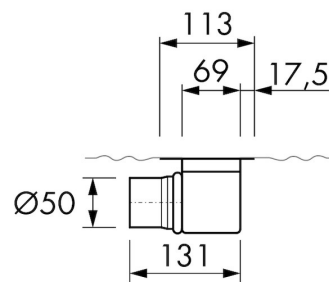

ARTICLE CODE

800 mm	MTAFDZ2PGG 800 / EDM1 800-50		
900 mm	MTAFDZ2PGG 900 / EDM1 900-50		
1000 mm	MTAFDZ2PGG 1000 / EDM1 1000-50		
1200 mm	MTAFDZ2PGG 1200 / EDM1 1200-50		

TECHNICAL DRAWINGS

Manufacturer

Easy Sanitary Solutions
Nijverheidsstraat 60 | 7575 BK Oldenzaal | The Netherlands
T. +31 (0)541 200 800 | F. +31 (0)541 200 899
info@esspost.com | www.easydrain.com

Contact

Easy Sanitary Solutions
Nijverheidsstraat 60 | 7575 BK Oldenzaal | The Netherlands
T. +31 (0)541 200 800 | F. +31 (0)541 200 899
sales@esspost.com | www.easydrain.com