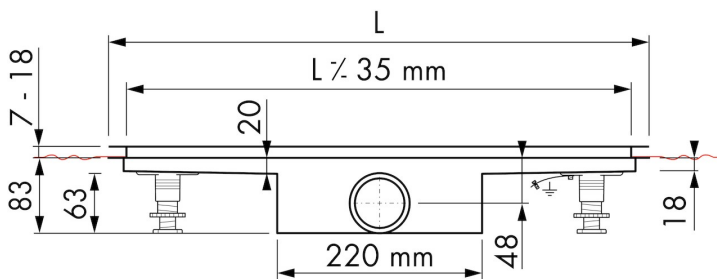

ARTICLE CODE

800 mm	MTAFDZ2PGG 800 / EDM1 800-50		
900 mm	MTAFDZ2PGG 900 / EDM1 900-50		
1000 mm	MTAFDZ2PGG 1000 / EDM1 1000-50		
1200 mm	MTAFDZ2PGG 1200 / EDM1 1200-50		

TECHNICAL DRAWINGS

Manufacturer

Easy Sanitary Solutions
Nijverheidsstraat 60 | 7575 BK Oldenzaal | The Netherlands
T. +31 (0)541 200 800 | F. +31 (0)541 200 899
info@esspost.com | www.easydrain.com

Contact

Easy Sanitary Solutions
Nijverheidsstraat 60 | 7575 BK Oldenzaal | The Netherlands
T. +31 (0)541 200 800 | F. +31 (0)541 200 899
sales@esspost.com | www.easydrain.com