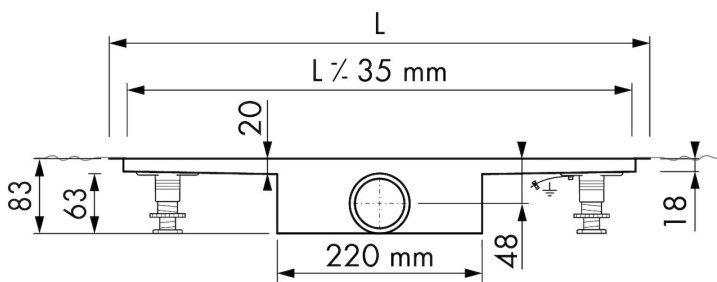

ARTICLE CODE

800 mm	MTAFDZ2PGG 800 / EDM1 800-50		
900 mm	MTAFDZ2PGG 900 / EDM1 900-50		
1000 mm	MTAFDZ2PGG 1000 / EDM1 1000-50		
1200 mm	MTAFDZ2PGG 1200 / EDM1 1200-50		

TECHNICAL DRAWINGS

Manufacturer

Easy Sanitary Solutions
Nijverheidsstraat 60 | 7575 BK Oldenzaal | The Netherlands
T. +31 (0)541 200 800 | F. +31 (0)541 200 899
info@esspost.com | www.easydrain.com

Contact

Easy Sanitary Solutions
Nijverheidsstraat 60 | 7575 BK Oldenzaal | The Netherlands
T. +31 (0)541 200 800 | F. +31 (0)541 200 899
sales@esspost.com | www.easydrain.com