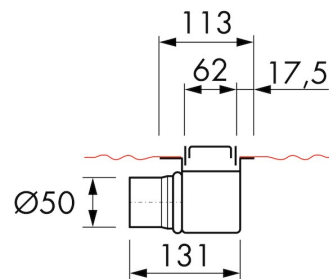

ARTICLE CODE

800 mm	MTAFDZ2PGG 800 / EDM1 800-50		
900 mm	MTAFDZ2PGG 900 / EDM1 900-50		
1000 mm	MTAFDZ2PGG 1000 / EDM1 1000-50		
1200 mm	MTAFDZ2PGG 1200 / EDM1 1200-50		

TECHNICAL DRAWINGS

Manufacturer

Easy Sanitary Solutions
Nijverheidsstraat 60 | 7575 BK Oldenzaal | The Netherlands
T. +31 (0)541 200 800 | F. +31 (0)541 200 899
info@esspost.com | www.easydrain.com

Contact

Easy Sanitary Solutions
Nijverheidsstraat 60 | 7575 BK Oldenzaal | The Netherlands
T. +31 (0)541 200 800 | F. +31 (0)541 200 899
sales@esspost.com | www.easydrain.com