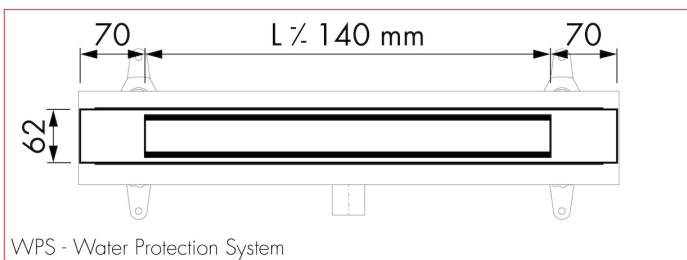

ARTICLE CODE

800 mm	MTAFDZ2PGG 800 / EDM1 800-50		
900 mm	MTAFDZ2PGG 900 / EDM1 900-50		
1000 mm	MTAFDZ2PGG 1000 / EDM1 1000-50		
1200 mm	MTAFDZ2PGG 1200 / EDM1 1200-50		

TECHNICAL DRAWINGS

Manufacturer

Easy Sanitary Solutions
Nijverheidsstraat 60 | 7575 BK Oldenzaal | The Netherlands
T. +31 (0)541 200 800 | F. +31 (0)541 200 899
info@esspost.com | www.easydrain.com

Contact

Easy Sanitary Solutions
Nijverheidsstraat 60 | 7575 BK Oldenzaal | The Netherlands
T. +31 (0)541 200 800 | F. +31 (0)541 200 899
sales@esspost.com | www.easydrain.com