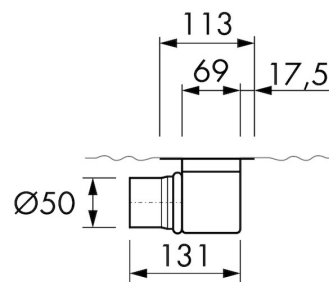

DESIGN

Grate finish	Chrome-plated stainless steel
Grate pattern	Zero / Closed
Grate width (mm)	46
Grate tile insert (mm)	N.A.
Adjustable grate	No
Frame type	TAF (Tile Adjustable Frame)
TAF Frame material	Stainless steel (304)
Design frame finish	Brushed stainless steel
Frame width (mm)	81
Wheelchair accessible	Yes
Extension set available	No

ARTICLE CODE

800 mm	MTAFDZ3MZP 800 / EDM1 800-50		
900 mm	MTAFDZ3MZP 900 / EDM1 900-50		
1000 mm	MTAFDZ3MZP 1000 / EDM1 1000-50		
1200 mm	MTAFDZ3MZP 1200 / EDM1 1200-50		

TECHNICAL DRAWINGS

Manufacturer

Easy Sanitary Solutions
 Nijverheidsstraat 60 | 7575 BK Oldenzaal | The Netherlands
 T. +31 (0)541 200 800 | F. +31 (0)541 200 899
 info@esspost.com | www.easydrain.com