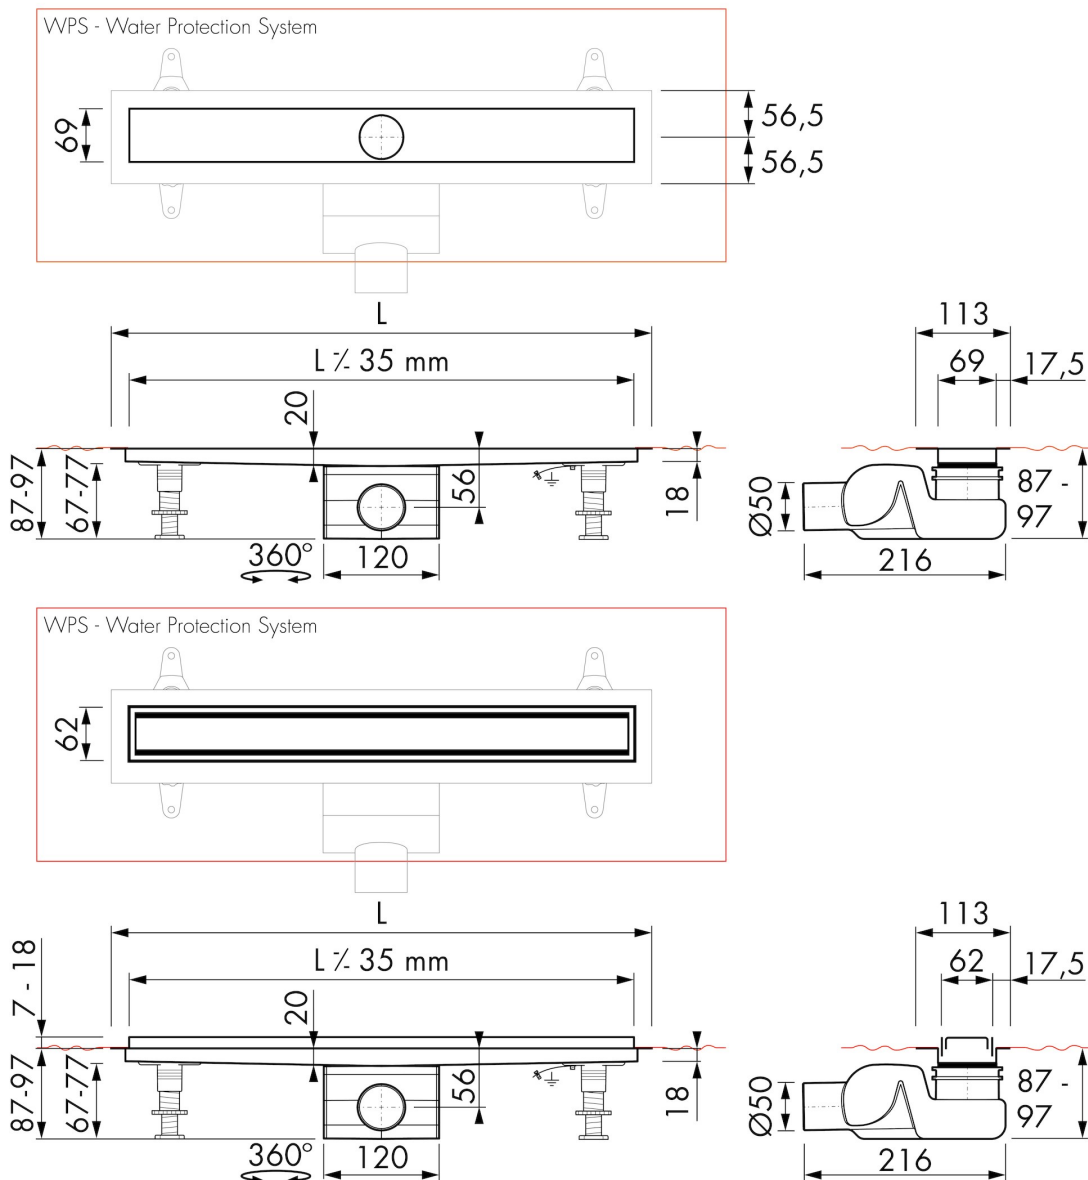

## GENERAL

Serie	Modulo TAF
Name	Modulo TAF
Model	Rectangular shower drain
Length (mm)	500, 600, 700, 800, 900, 1000, 1100, 1200
Product type	Complete
Application	New construction, Renovation
Certification	EN1253, ETAG-022, DIN 18534

## DESIGN

Grate finish	Green glass
Grate pattern	Zero / Closed
Grate width (mm)	45
Grate tile insert (mm)	N.A.
Adjustable grate	No
Frame type	TAF (Tile Adjustable Frame)
TAF Frame material	Stainless steel (304)
Design frame finish	N.A.
Frame width (mm)	62
Wheelchair accessible	No
Extension set available	Yes

## ARTICLE CODE

500 mm	MLGG 500 / EDM2 500-50		
600 mm	MLGG 600 / EDM2 600-50		
700 mm	MLGG 700 / EDM2 700-50		
800 mm	MLGG 800 / EDM2 800-50		
900 mm	MLGG 900 / EDM2 900-50		
1000 mm	MLGG 1000 / EDM2 1000-50		
1100 mm	MLGG 1100 / EDM2 1100-50		
1200 mm	MLGG 1200 / EDM2 1200-50		

## TECHNICAL DRAWINGS