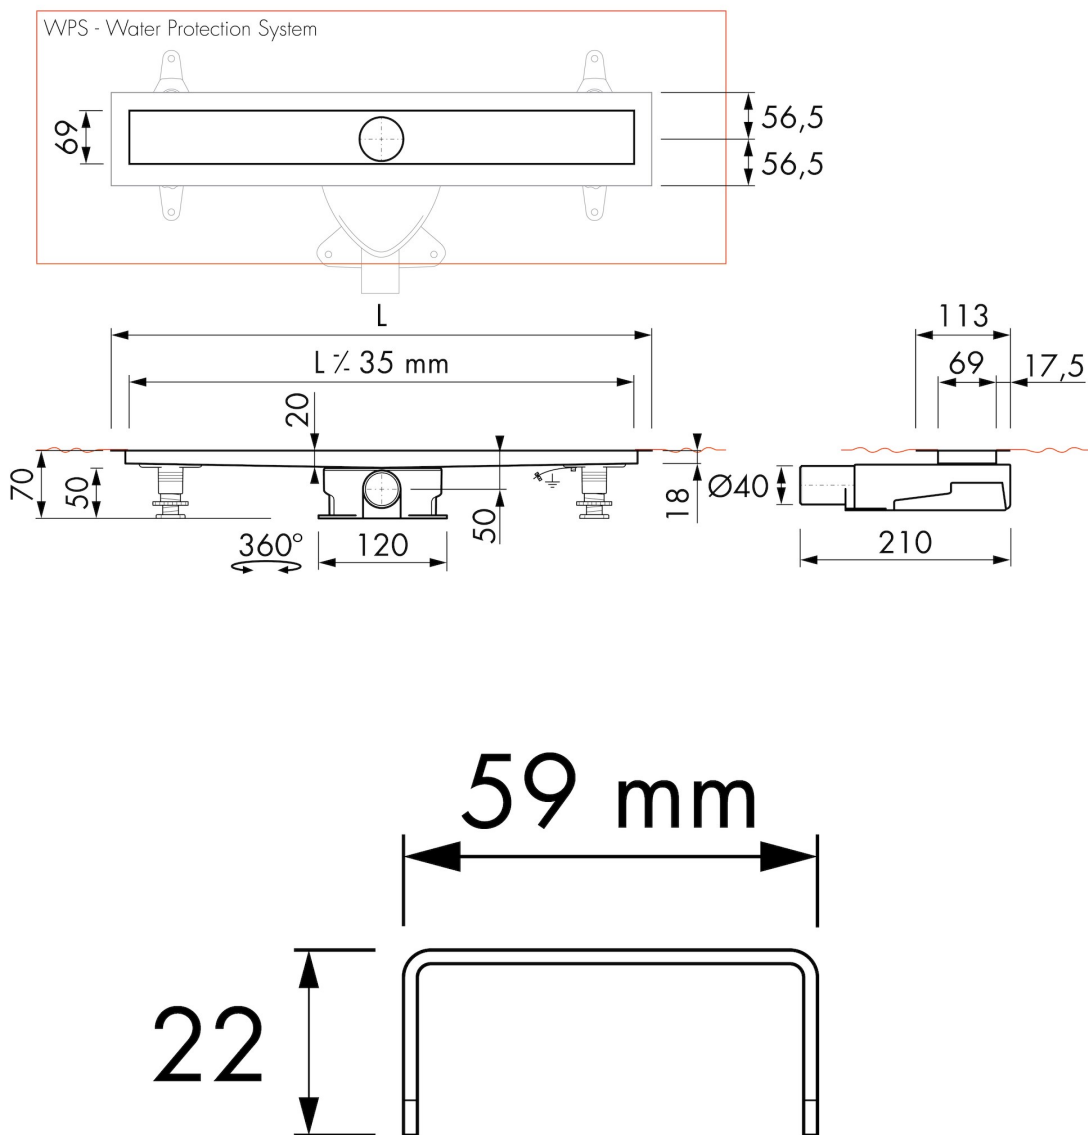

ARTICLE CODE

500 mm	MBC 500 / EDM2 500-35		
600 mm	MBC 600 / EDM2 600-35		
700 mm	MBC 700 / EDM2 700-35		
800 mm	MBC 800 / EDM2 800-35		
900 mm	MBC 900 / EDM2 900-35		
1000 mm	MBC 1000 / EDM2 1000-35		
1100 mm	MBC 1100 / EDM2 1100-35		
1200 mm	MBC 1200 / EDM2 1200-35		

TECHNICAL DRAWINGS

Manufacturer

Easy Sanitary Solutions
Nijverheidsstraat 60 | 7575 BK Oldenzaal | The Netherlands
T. +31 (0)541 200 800 | F. +31 (0)541 200 899
info@esspost.com | www.easydrain.com

Contact

Easy Sanitary Solutions
Nijverheidsstraat 60 | 7575 BK Oldenzaal | The Netherlands
T. +31 (0)541 200 800 | F. +31 (0)541 200 899
sales@esspost.com | www.easydrain.com