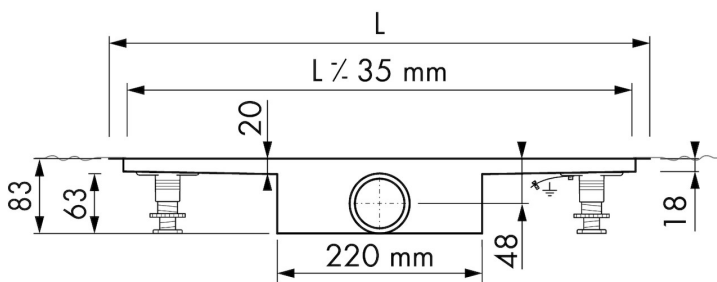

ARTICLE CODE

800 mm	MTAFDZ3MGG 800 / EDM1 800-50		
900 mm	MTAFDZ3MGG 900 / EDM1 900-50		
1000 mm	MTAFDZ3MGG 1000 / EDM1 1000-50		
1200 mm	MTAFDZ3MGG 1200 / EDM1 1200-50		

TECHNICAL DRAWINGS

Manufacturer

Easy Sanitary Solutions
Nijverheidsstraat 60 | 7575 BK Oldenzaal | The Netherlands
T. +31 (0)541 200 800 | F. +31 (0)541 200 899
info@esspost.com | www.easydrain.com

Contact

Easy Sanitary Solutions
Nijverheidsstraat 60 | 7575 BK Oldenzaal | The Netherlands
T. +31 (0)541 200 800 | F. +31 (0)541 200 899
sales@esspost.com | www.easydrain.com