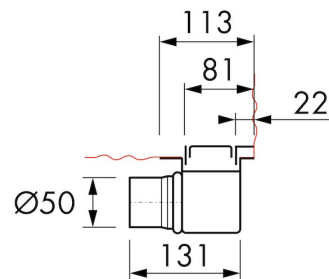

ARTICLE CODE

800 mm	MTAFDZ3MGG 800 / EDM1 800-50		
900 mm	MTAFDZ3MGG 900 / EDM1 900-50		
1000 mm	MTAFDZ3MGG 1000 / EDM1 1000-50		
1200 mm	MTAFDZ3MGG 1200 / EDM1 1200-50		

TECHNICAL DRAWINGS

Manufacturer

Easy Sanitary Solutions
Nijverheidsstraat 60 | 7575 BK Oldenzaal | The Netherlands
T. +31 (0)541 200 800 | F. +31 (0)541 200 899
info@esspost.com | www.easydrain.com

Contact

Easy Sanitary Solutions
Nijverheidsstraat 60 | 7575 BK Oldenzaal | The Netherlands
T. +31 (0)541 200 800 | F. +31 (0)541 200 899
sales@esspost.com | www.easydrain.com