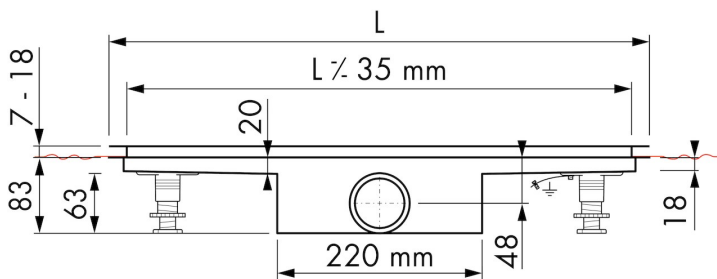

ARTICLE CODE

800 mm	MTAFDZ3MGG 800 / EDM1 800-50		
900 mm	MTAFDZ3MGG 900 / EDM1 900-50		
1000 mm	MTAFDZ3MGG 1000 / EDM1 1000-50		
1200 mm	MTAFDZ3MGG 1200 / EDM1 1200-50		

TECHNICAL DRAWINGS

Manufacturer

Easy Sanitary Solutions
Nijverheidsstraat 60 | 7575 BK Oldenzaal | The Netherlands
T. +31 (0)541 200 800 | F. +31 (0)541 200 899
info@esspost.com | www.easydrain.com

Contact

Easy Sanitary Solutions
Nijverheidsstraat 60 | 7575 BK Oldenzaal | The Netherlands
T. +31 (0)541 200 800 | F. +31 (0)541 200 899
sales@esspost.com | www.easydrain.com