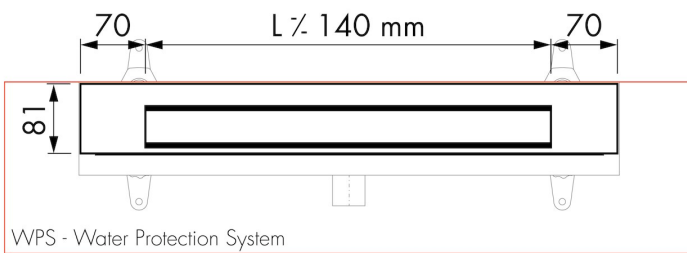

ARTICLE CODE

800 mm	MTAFDZ3MGG 800 / EDM1 800-50		
900 mm	MTAFDZ3MGG 900 / EDM1 900-50		
1000 mm	MTAFDZ3MGG 1000 / EDM1 1000-50		
1200 mm	MTAFDZ3MGG 1200 / EDM1 1200-50		

TECHNICAL DRAWINGS

Manufacturer

Easy Sanitary Solutions
Nijverheidsstraat 60 | 7575 BK Oldenzaal | The Netherlands
T. +31 (0)541 200 800 | F. +31 (0)541 200 899
info@esspost.com | www.easydrain.com

Contact

Easy Sanitary Solutions
Nijverheidsstraat 60 | 7575 BK Oldenzaal | The Netherlands
T. +31 (0)541 200 800 | F. +31 (0)541 200 899
sales@esspost.com | www.easydrain.com