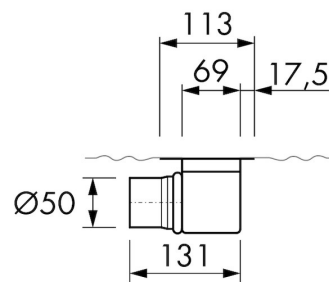

ARTICLE CODE

800 mm	MTAFDZ3MGG 800 / EDM1 800-50		
900 mm	MTAFDZ3MGG 900 / EDM1 900-50		
1000 mm	MTAFDZ3MGG 1000 / EDM1 1000-50		
1200 mm	MTAFDZ3MGG 1200 / EDM1 1200-50		

TECHNICAL DRAWINGS

Manufacturer

Easy Sanitary Solutions
Nijverheidsstraat 60 | 7575 BK Oldenzaal | The Netherlands
T. +31 (0)541 200 800 | F. +31 (0)541 200 899
info@esspost.com | www.easydrain.com

Contact

Easy Sanitary Solutions
Nijverheidsstraat 60 | 7575 BK Oldenzaal | The Netherlands
T. +31 (0)541 200 800 | F. +31 (0)541 200 899
sales@esspost.com | www.easydrain.com