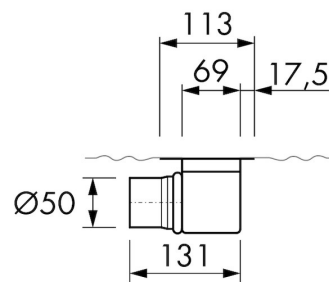

DESIGN

Grate finish	White glass
Grate pattern	Zero / Closed
Grate width (mm)	46
Grate tile insert (mm)	N.A.
Adjustable grate	No
Frame type	TAF (Tile Adjustable Frame)
TAF Frame material	Stainless steel (304)
Design frame finish	Brushed stainless steel
Frame width (mm)	81
Wheelchair accessible	No
Extension set available	No

ARTICLE CODE

800 mm	MTAFDZ3MGW 800 / EDM1 800-50		
900 mm	MTAFDZ3MGW 900 / EDM1 900-50		
1000 mm	MTAFDZ3MGW 1000 / EDM1 1000-50		
1200 mm	MTAFDZ3MGW 1200 / EDM1 1200-50		

TECHNICAL DRAWINGS

Manufacturer

Easy Sanitary Solutions
 Nijverheidsstraat 60 | 7575 BK Oldenzaal | The Netherlands
 T. +31 (0)541 200 800 | F. +31 (0)541 200 899
 info@esspost.com | www.easydrain.com