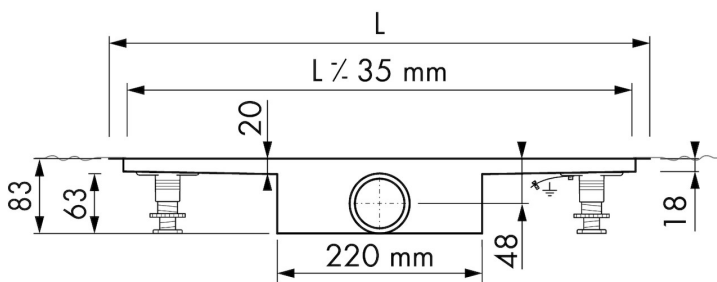

DESIGN

Grate finish	White glass
Grate pattern	Zero / Closed
Grate width (mm)	46
Grate tile insert (mm)	N.A.
Adjustable grate	No
Frame type	TAF (Tile Adjustable Frame)
TAF Frame material	Stainless steel (304)
Design frame finish	Brushed stainless steel
Frame width (mm)	81
Wheelchair accessible	No
Extension set available	No

ARTICLE CODE

800 mm	MTAFDZ3MGW 800 / EDM1 800-50		
900 mm	MTAFDZ3MGW 900 / EDM1 900-50		
1000 mm	MTAFDZ3MGW 1000 / EDM1 1000-50		
1200 mm	MTAFDZ3MGW 1200 / EDM1 1200-50		

TECHNICAL DRAWINGS

Manufacturer

Easy Sanitary Solutions
 Nijverheidsstraat 60 | 7575 BK Oldenzaal | The Netherlands
 T. +31 (0)541 200 800 | F. +31 (0)541 200 899
 info@esspost.com | www.easydrain.com