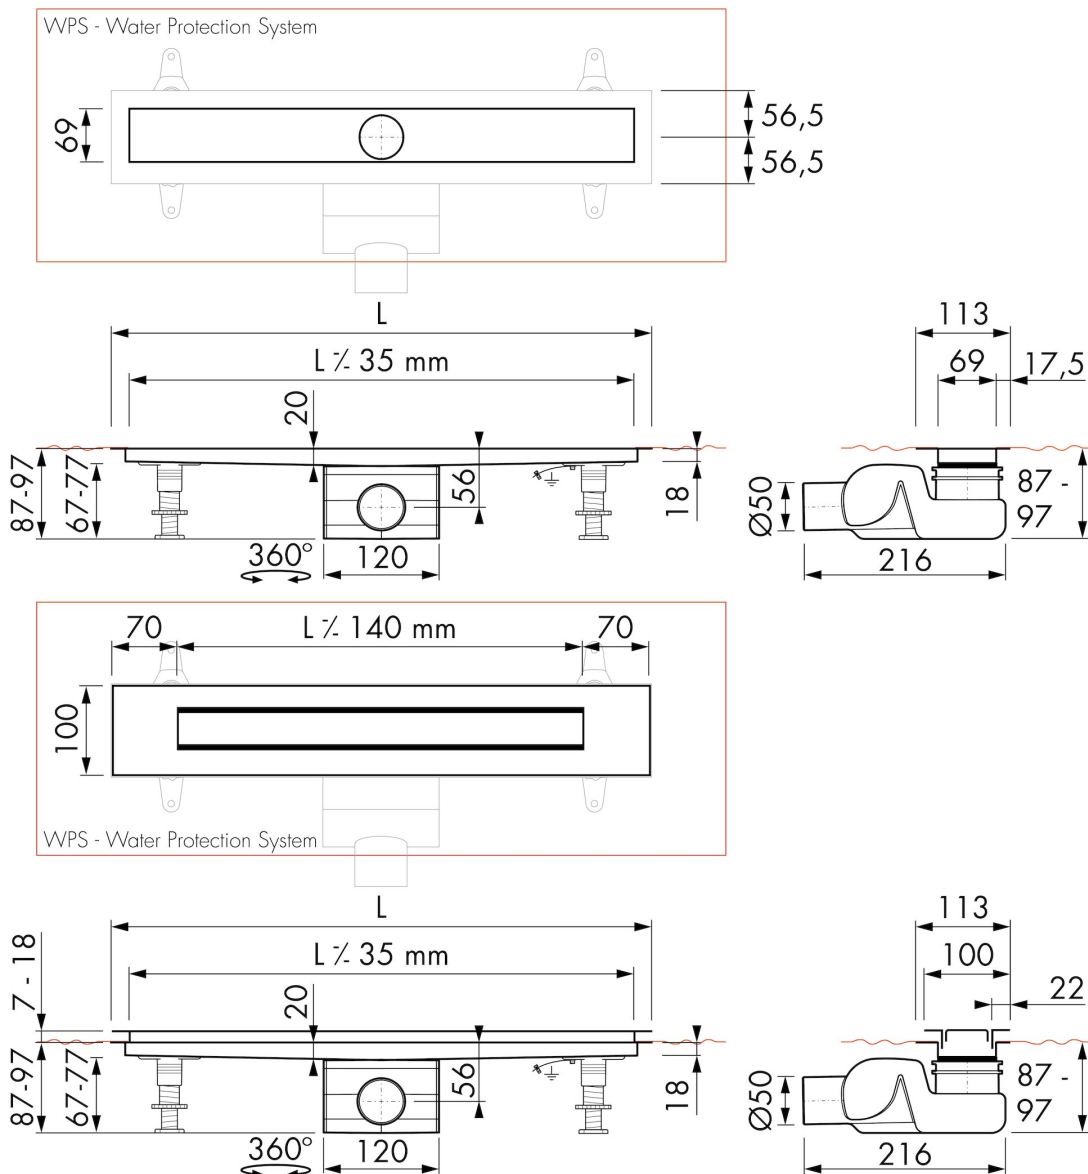

GENERAL

Serie	Modulo Design Z-4
Name	Modulo Design Z-4
Model	Rectangular shower drain
Length (mm)	800, 900, 1000, 1200
Product type	Complete
Application	New construction, Renovation
Certification	DIN 18534, ETAG-022

DRAINAGE

Max. drainage capacity entrance (l/min)	33
Max. drainage capacity wall (l/min)	41
Max. drainage capacity (l/min)	41

BUILT-IN SET

Pre-assembled sealing membrane	Included
Siphon features	Cleanable, Pivotal & adjustable, Height adjustable
Water seal height (mm)	50
Outlet	Horizontal (Vertical outlet optional)
Material siphon	Polypropylene (PP)

DESIGN

Grate finish	Brushed stainless steel
Grate pattern	Zero / Closed
Grate width (mm)	46
Grate tile insert (mm)	N.A.
Adjustable grate	No
Frame type	TAF (Tile Adjustable Frame)
TAF Frame material	Stainless steel (304)
Design frame finish	Brushed stainless steel
Frame width (mm)	100
Wheelchair accessible	Yes
Extension set available	No

ARTICLE CODE

800 mm	MTAFDZ4MZM 800 / EDM2 800-50		
900 mm	MTAFDZ4MZM 900 / EDM2 900-50		
1000 mm	MTAFDZ4MZM 1000 / EDM2 1000-50		
1200 mm	MTAFDZ4MZM 1200 / EDM2 1200-50		

TECHNICAL DRAWINGS

Manufacturer

Easy Sanitary Solutions
 Nijverheidsstraat 60 | 7575 BK Oldenzaal | The Netherlands
 T. +31 (0)541 200 800 | F. +31 (0)541 200 899
 info@esspost.com | www.easydrain.com