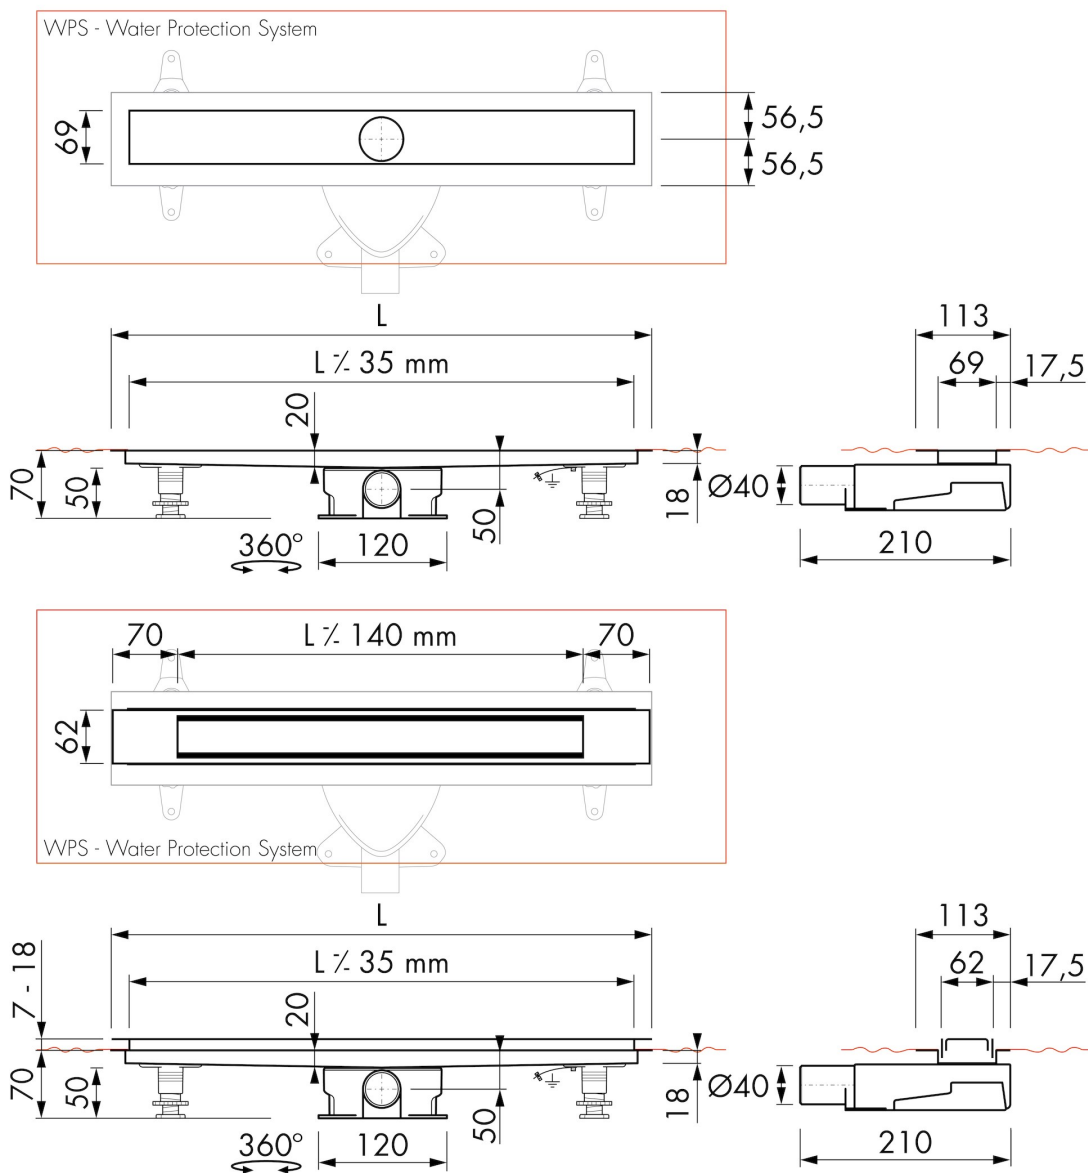

ARTICLE CODE

800 mm	MTAFDZ2PGS 800 / EDM2 800-35		
900 mm	MTAFDZ2PGS 900 / EDM2 900-35		
1000 mm	MTAFDZ2PGS 1000 / EDM2 1000-35		
1200 mm	MTAFDZ2PGS 1200 / EDM2 1200-35		

TECHNICAL DRAWINGS

Manufacturer

Easy Sanitary Solutions
Nijverheidsstraat 60 | 7575 BK Oldenzaal | The Netherlands
T. +31 (0)541 200 800 | F. +31 (0)541 200 899
info@esspost.com | www.easydrain.com

Contact

Easy Sanitary Solutions
Nijverheidsstraat 60 | 7575 BK Oldenzaal | The Netherlands
T. +31 (0)541 200 800 | F. +31 (0)541 200 899
sales@esspost.com | www.easydrain.com