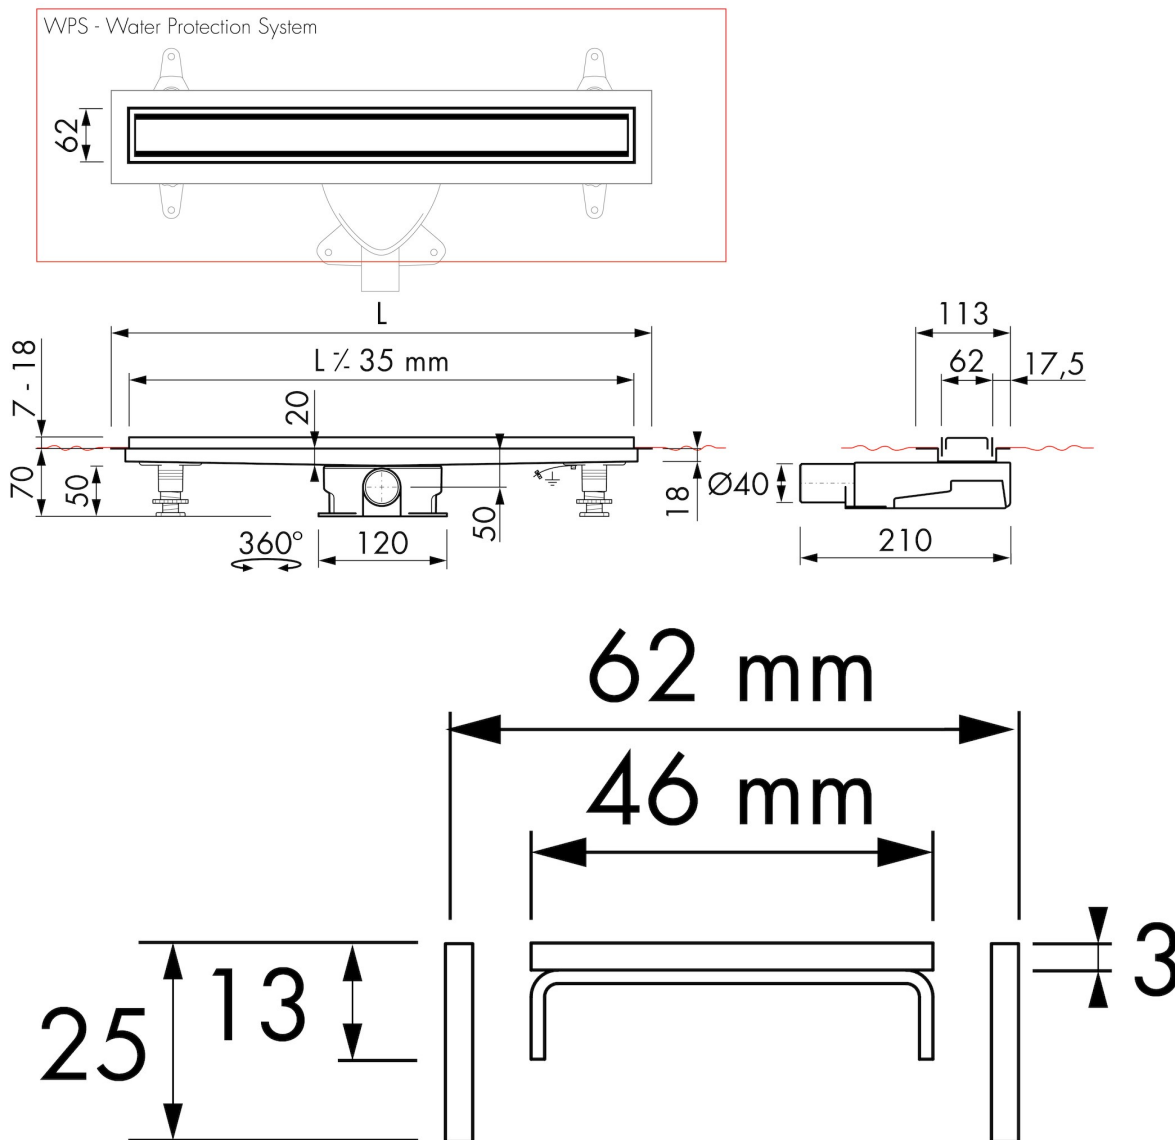

ARTICLE CODE

500 mm	MLZ+M 500 / EDM2 500-35		
600 mm	MLZ+M 600 / EDM2 600-35		
700 mm	MLZ+M 700 / EDM2 700-35		
800 mm	MLZ+M 800 / EDM2 800-35		
900 mm	MLZ+M 900 / EDM2 900-35		
1000 mm	MLZ+M 1000 / EDM2 1000-35		
1100 mm	MLZ+M 1100 / EDM2 1100-35		
1200 mm	MLZ+M 1200 / EDM2 1200-35		

TECHNICAL DRAWINGS

Manufacturer

Easy Sanitary Solutions
Nijverheidsstraat 60 | 7575 BK Oldenzaal | The Netherlands
T. +31 (0)541 200 800 | F. +31 (0)541 200 899
info@esspost.com | www.easydrain.com

Contact

Easy Sanitary Solutions
Nijverheidsstraat 60 | 7575 BK Oldenzaal | The Netherlands
T. +31 (0)541 200 800 | F. +31 (0)541 200 899
sales@esspost.com | www.easydrain.com