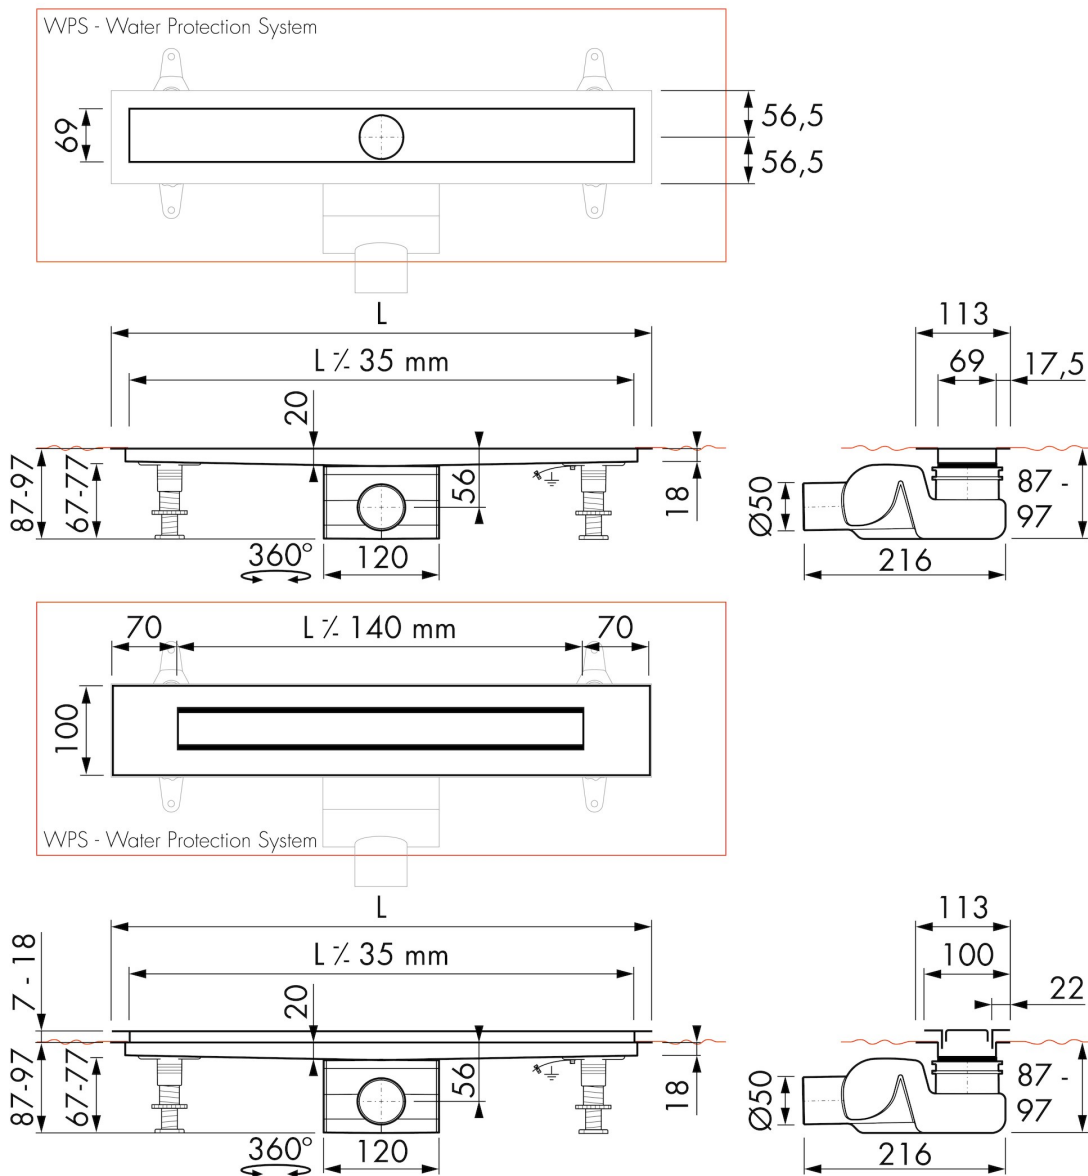

ARTICLE CODE

800 mm	MTAFDZ4MZP 800 / EDM2 800-50		
900 mm	MTAFDZ4MZP 900 / EDM2 900-50		
1000 mm	MTAFDZ4MZP 1000 / EDM2 1000-50		
1200 mm	MTAFDZ4MZP 1200 / EDM2 1200-50		

TECHNICAL DRAWINGS

Manufacturer

Easy Sanitary Solutions
Nijverheidsstraat 60 | 7575 BK Oldenzaal | The Netherlands
T. +31 (0)541 200 800 | F. +31 (0)541 200 899
info@esspost.com | www.easydrain.com

Contact

Easy Sanitary Solutions
Nijverheidsstraat 60 | 7575 BK Oldenzaal | The Netherlands
T. +31 (0)541 200 800 | F. +31 (0)541 200 899
sales@esspost.com | www.easydrain.com