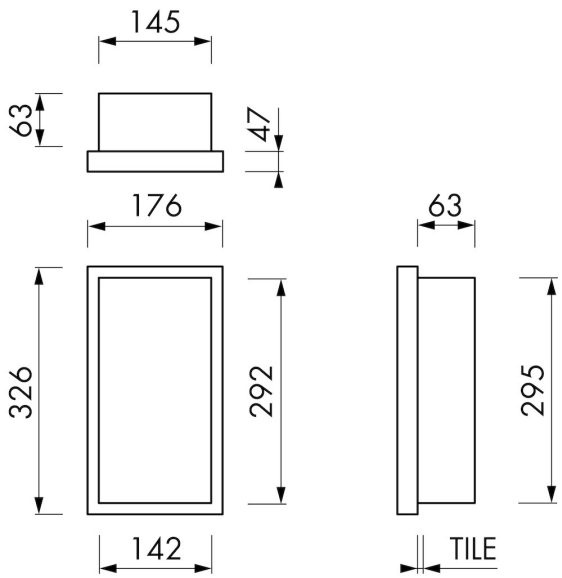

TECHNICAL DRAWINGS

Manufacturer

Easy Sanitary Solutions
Nijverheidsstraat 60 | 7575 BK Oldenzaal | The Netherlands
T. +31 (0)541 200 800 | F. +31 (0)541 200 899
info@esspost.com | www.easydrain.com

Contact

Easy Sanitary Solutions
Nijverheidsstraat 60 | 7575 BK Oldenzaal | The Netherlands
T. +31 (0)541 200 800 | F. +31 (0)541 200 899
sales@esspost.com | www.easydrain.com