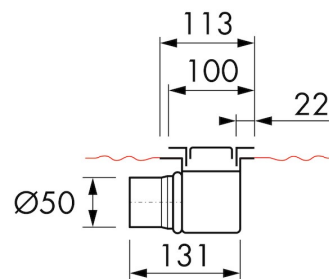

ARTICLE CODE

800 mm	MTAFDZ4PZM 800 / EDM1 800-50		
900 mm	MTAFDZ4PZM 900 / EDM1 900-50		
1000 mm	MTAFDZ4PZM 1000 / EDM1 1000-50		
1200 mm	MTAFDZ4PZM 1200 / EDM1 1200-50		

TECHNICAL DRAWINGS

Manufacturer
Easy Sanitary Solutions
Nijverheidsstraat 60 | 7575 BK Oldenzaal | The Netherlands
T. +31 (0)541 200 800 | F. +31 (0)541 200 899
info@esspost.com | www.easydrain.com

Contact
Easy Sanitary Solutions
Nijverheidsstraat 60 | 7575 BK Oldenzaal | The Netherlands
T. +31 (0)541 200 800 | F. +31 (0)541 200 899
sales@esspost.com | www.easydrain.com