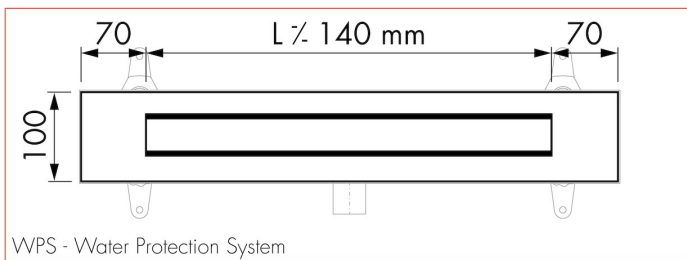

ARTICLE CODE

800 mm	MTAFDZ4PZM 800 / EDM1 800-50		
900 mm	MTAFDZ4PZM 900 / EDM1 900-50		
1000 mm	MTAFDZ4PZM 1000 / EDM1 1000-50		
1200 mm	MTAFDZ4PZM 1200 / EDM1 1200-50		

TECHNICAL DRAWINGS

Manufacturer
Easy Sanitary Solutions
Nijverheidsstraat 60 | 7575 BK Oldenzaal | The Netherlands
T. +31 (0)541 200 800 | F. +31 (0)541 200 899
info@esspost.com | www.easydrain.com

Contact
Easy Sanitary Solutions
Nijverheidsstraat 60 | 7575 BK Oldenzaal | The Netherlands
T. +31 (0)541 200 800 | F. +31 (0)541 200 899
sales@esspost.com | www.easydrain.com