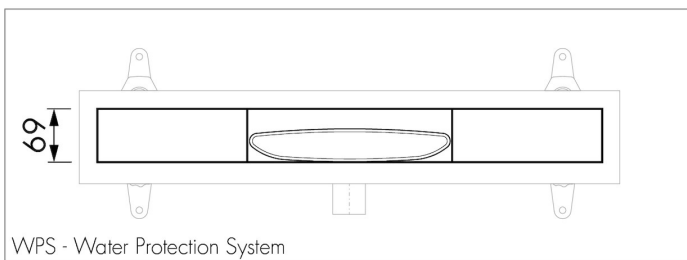

ARTICLE CODE

800 mm	MTAFDZ4PZM 800 / EDM1 800-50		
900 mm	MTAFDZ4PZM 900 / EDM1 900-50		
1000 mm	MTAFDZ4PZM 1000 / EDM1 1000-50		
1200 mm	MTAFDZ4PZM 1200 / EDM1 1200-50		

TECHNICAL DRAWINGS

Manufacturer
Easy Sanitary Solutions
Nijverheidsstraat 60 | 7575 BK Oldenzaal | The Netherlands
T. +31 (0)541 200 800 | F. +31 (0)541 200 899
info@esspost.com | www.easydrain.com

Contact
Easy Sanitary Solutions
Nijverheidsstraat 60 | 7575 BK Oldenzaal | The Netherlands
T. +31 (0)541 200 800 | F. +31 (0)541 200 899
sales@esspost.com | www.easydrain.com