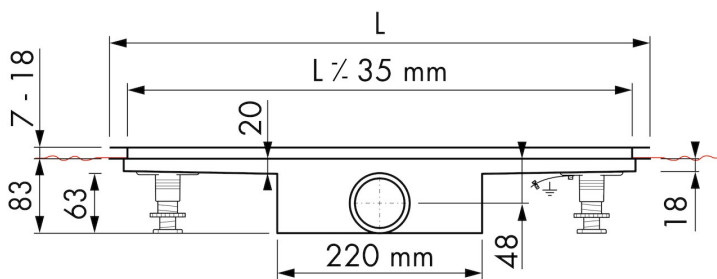

ARTICLE CODE

800 mm	MTAFDZ4PZM 800 / EDM1 800-50		
900 mm	MTAFDZ4PZM 900 / EDM1 900-50		
1000 mm	MTAFDZ4PZM 1000 / EDM1 1000-50		
1200 mm	MTAFDZ4PZM 1200 / EDM1 1200-50		

TECHNICAL DRAWINGS

Manufacturer
Easy Sanitary Solutions
Nijverheidsstraat 60 | 7575 BK Oldenzaal | The Netherlands
T. +31 (0)541 200 800 | F. +31 (0)541 200 899
info@esspost.com | www.easydrain.com

Contact
Easy Sanitary Solutions
Nijverheidsstraat 60 | 7575 BK Oldenzaal | The Netherlands
T. +31 (0)541 200 800 | F. +31 (0)541 200 899
sales@esspost.com | www.easydrain.com