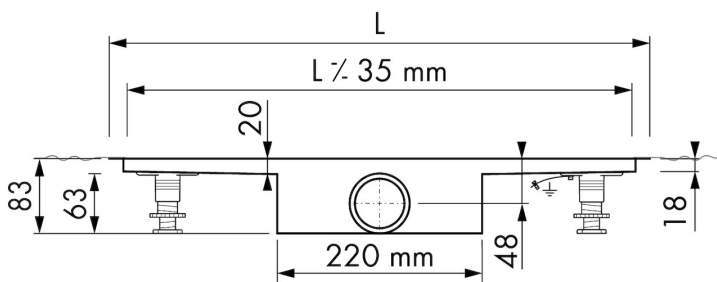

ARTICLE CODE

800 mm	MTAFDZ4PZM 800 / EDM1 800-50		
900 mm	MTAFDZ4PZM 900 / EDM1 900-50		
1000 mm	MTAFDZ4PZM 1000 / EDM1 1000-50		
1200 mm	MTAFDZ4PZM 1200 / EDM1 1200-50		

TECHNICAL DRAWINGS

Manufacturer
Easy Sanitary Solutions
Nijverheidsstraat 60 | 7575 BK Oldenzaal | The Netherlands
T. +31 (0)541 200 800 | F. +31 (0)541 200 899
info@esspost.com | www.easydrain.com

Contact
Easy Sanitary Solutions
Nijverheidsstraat 60 | 7575 BK Oldenzaal | The Netherlands
T. +31 (0)541 200 800 | F. +31 (0)541 200 899
sales@esspost.com | www.easydrain.com