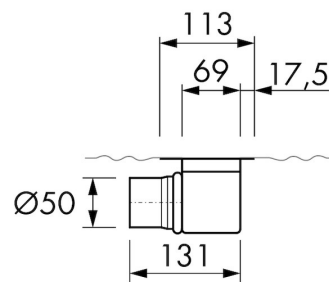

ARTICLE CODE

800 mm	MTAFDZ4PZM 800 / EDM1 800-50		
900 mm	MTAFDZ4PZM 900 / EDM1 900-50		
1000 mm	MTAFDZ4PZM 1000 / EDM1 1000-50		
1200 mm	MTAFDZ4PZM 1200 / EDM1 1200-50		

TECHNICAL DRAWINGS

Manufacturer
Easy Sanitary Solutions
Nijverheidsstraat 60 | 7575 BK Oldenzaal | The Netherlands
T. +31 (0)541 200 800 | F. +31 (0)541 200 899
info@esspost.com | www.easydrain.com

Contact
Easy Sanitary Solutions
Nijverheidsstraat 60 | 7575 BK Oldenzaal | The Netherlands
T. +31 (0)541 200 800 | F. +31 (0)541 200 899
sales@esspost.com | www.easydrain.com