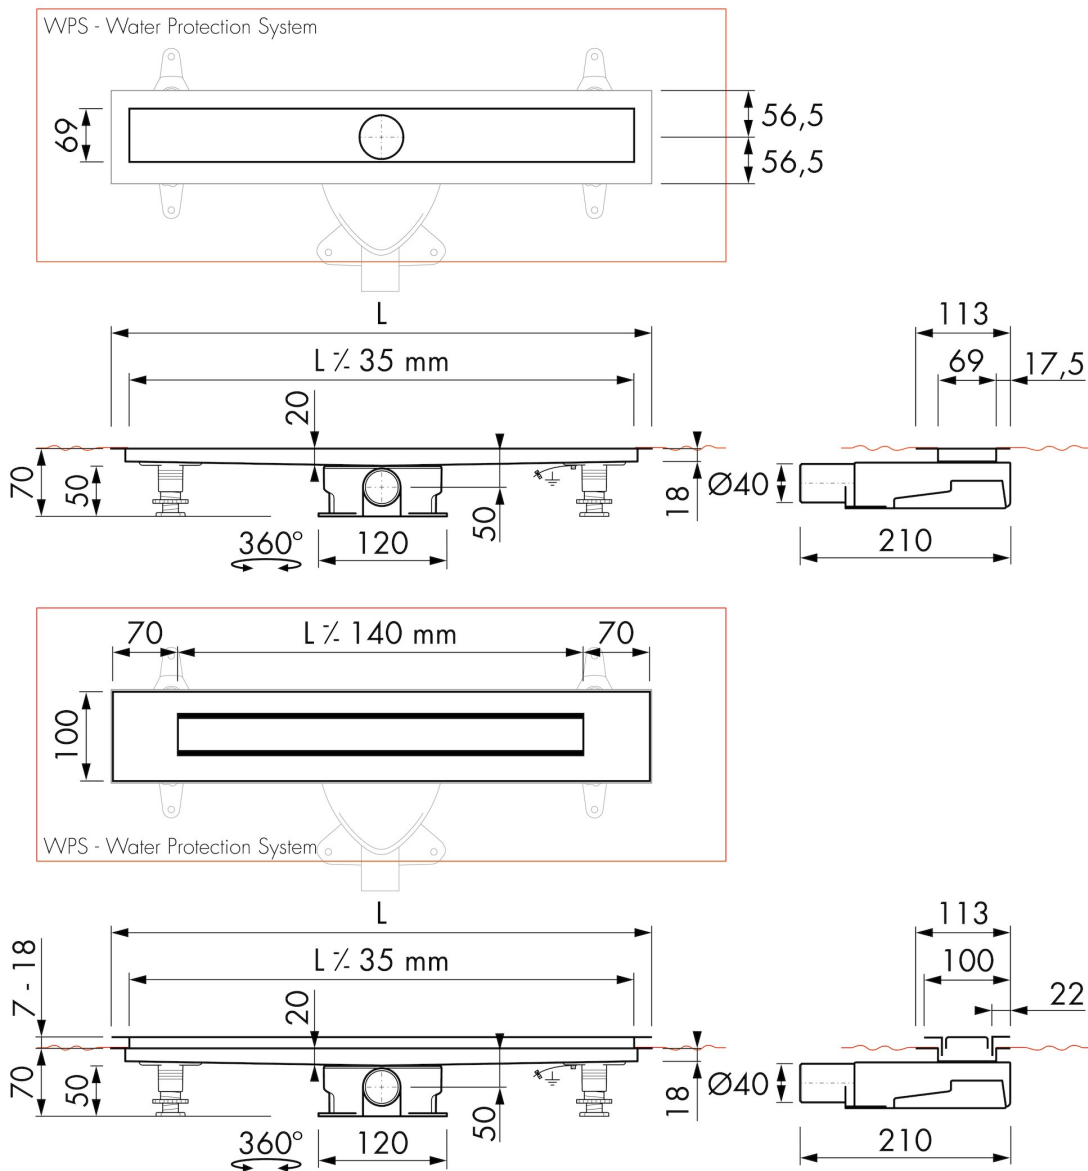

ARTICLE CODE

800 mm	MTAFDZ4MT 800 / EDM2 800-35		
900 mm	MTAFDZ4MT 900 / EDM2 900-35		
1000 mm	MTAFDZ4MT 1000 / EDM2 1000-35		
1200 mm	MTAFDZ4MT 1200 / EDM2 1200-35		

TECHNICAL DRAWINGS

Manufacturer

Easy Sanitary Solutions
Nijverheidsstraat 60 | 7575 BK Oldenzaal | The Netherlands
T. +31 (0)541 200 800 | F. +31 (0)541 200 899
info@esspost.com | www.easydrain.com

Contact

Easy Sanitary Solutions
Nijverheidsstraat 60 | 7575 BK Oldenzaal | The Netherlands
T. +31 (0)541 200 800 | F. +31 (0)541 200 899
sales@esspost.com | www.easydrain.com