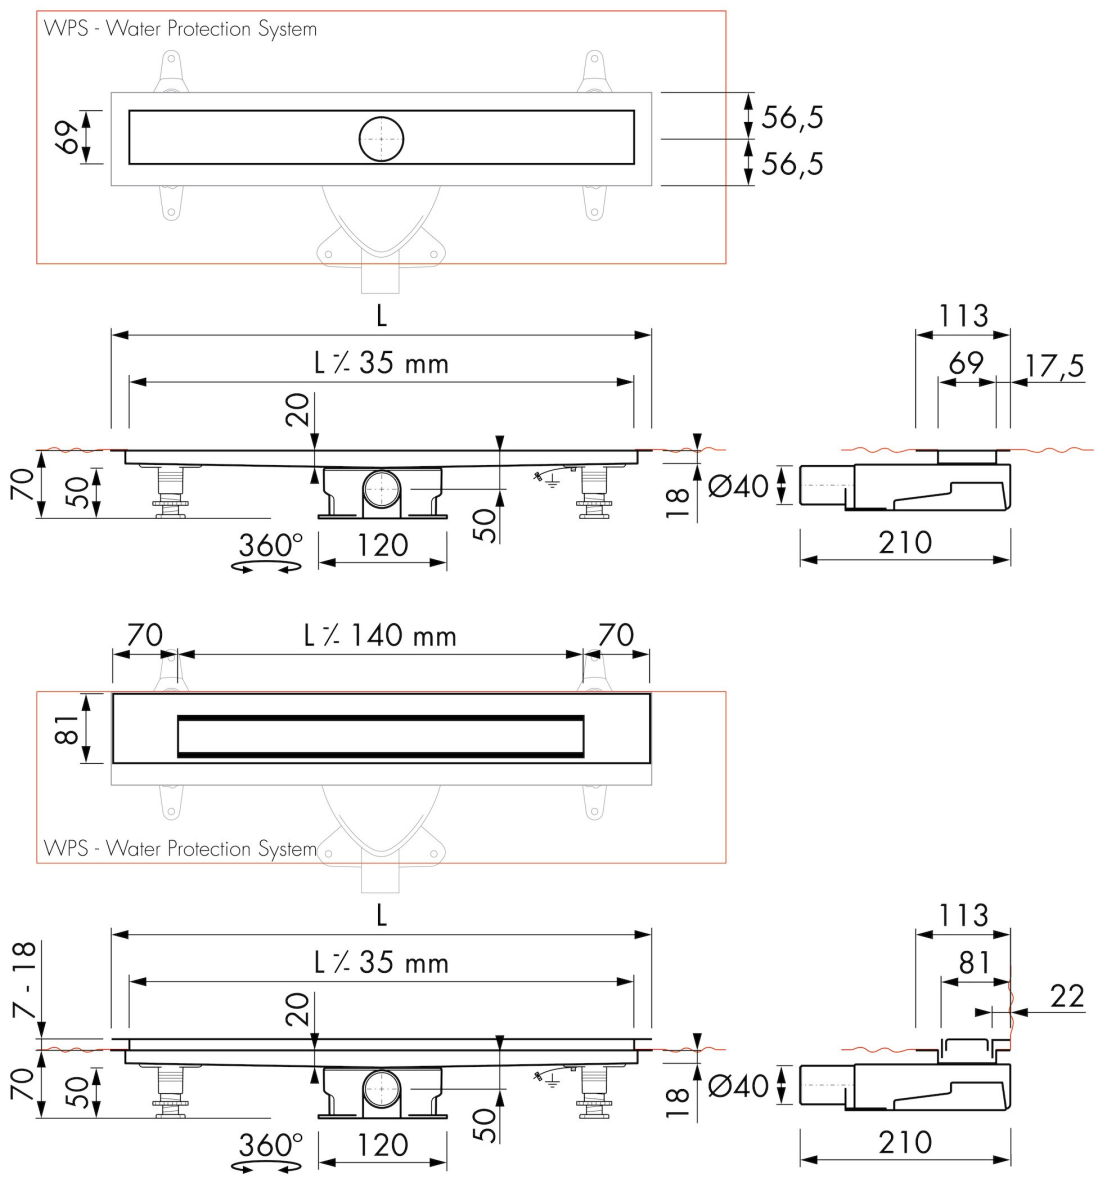

GENERAL

Serie	Modulo Design Z-3
Name	Modulo Design Z-3
Model	Rectangular shower drain
Length (mm)	800, 900, 1000, 1200
Product type	Complete
Application	New construction, Renovation
Certification	DIN 18534

DRAINAGE

Max. drainage capacity entrance (l/min)	28
Max. drainage capacity wall (l/min)	33
Max. drainage capacity (l/min)	33

BUILT-IN SET

Pre-assembled sealing membrane	Included
Siphon features	Cleanable, Pivotal & adjustable, Height adjustable
Water seal height (mm)	28
Outlet	Horizontal (Vertical outlet optional)
Material siphon	ABS

DESIGN

Grate finish	White glass
Grate pattern	Zero / Closed
Grate width (mm)	46
Grate tile insert (mm)	N.A.
Adjustable grate	No
Frame type	TAF (Tile Adjustable Frame)
TAF Frame material	Stainless steel (304)
Design frame finish	Brushed stainless steel
Frame width (mm)	81
Wheelchair accessible	No
Extension set available	No

ARTICLE CODE

800 mm	MTAFDZ3MGW 800 / EDM2 800-35		
900 mm	MTAFDZ3MGW 900 / EDM2 900-35		
1000 mm	MTAFDZ3MGW 1000 / EDM2 1000-35		
1200 mm	MTAFDZ3MGW 1200 / EDM2 1200-35		

TECHNICAL DRAWINGS

Manufacturer

Easy Sanitary Solutions
 Nijverheidsstraat 60 | 7575 BK Oldenzaal | The Netherlands
 T. +31 (0)541 200 800 | F. +31 (0)541 200 899
 info@esspost.com | www.easydrain.com