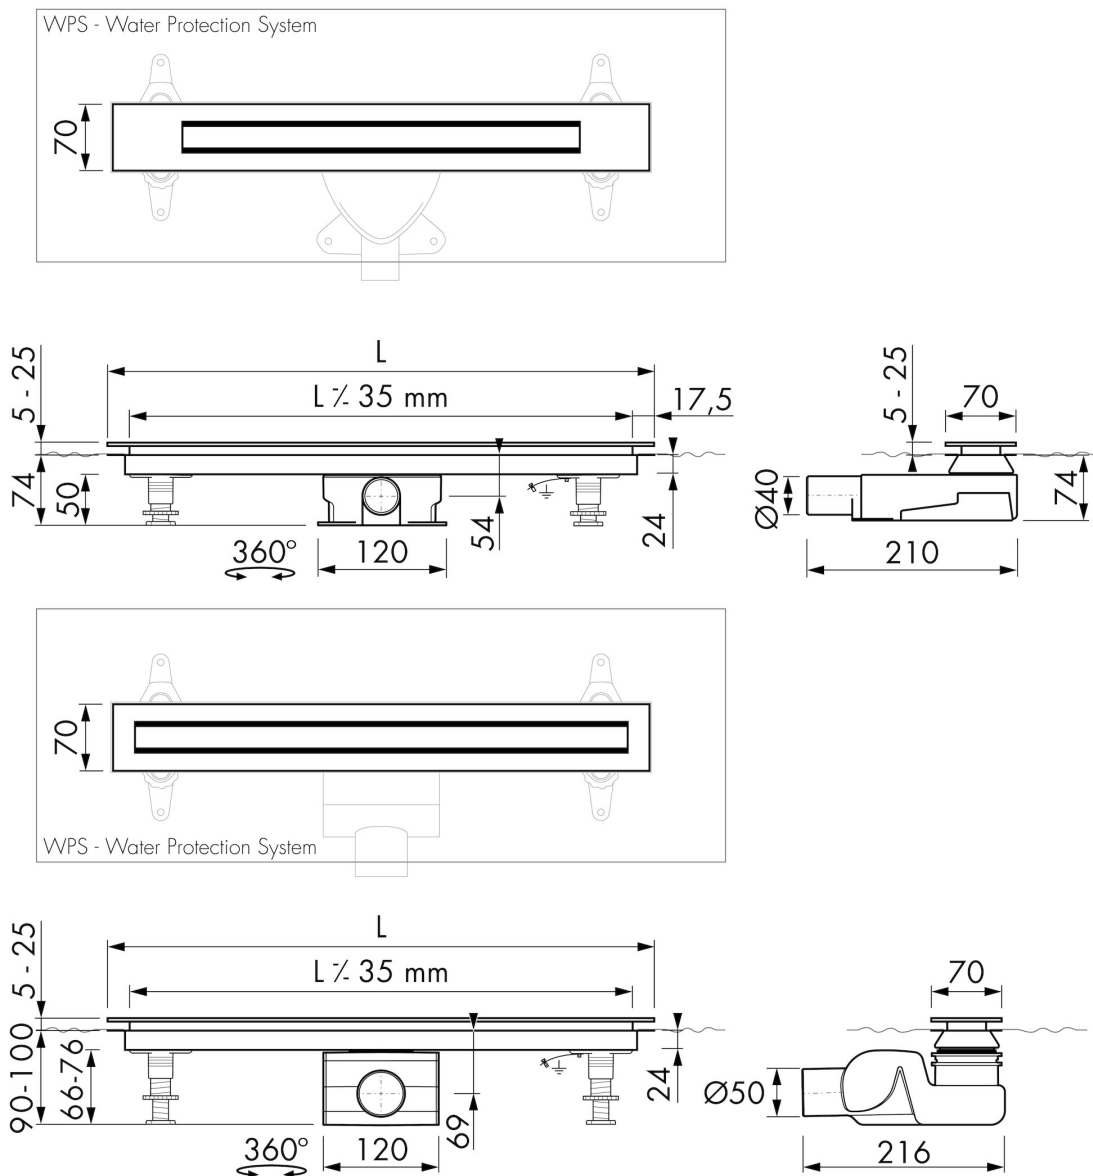

FEATURES

- Available lengths - 500 - 2000 mm
- Water Protection System - 10-year warranty
- Tile Adjustable Frame - Height adjustable 5 - 25 mm
- Drainage capacity - according to EN 1253
- Siphon - Easy to clean
- Supplied as - Complete set

DRAINAGE

Max. drainage capacity entrance (l/min)	33
Max. drainage capacity wall (l/min)	41
Max. drainage capacity (l/min)	41

BUILT-IN SET

Pre-assembled sealing membrane	Included
Siphon features	Cleanable, Pivotal & adjustable, Height adjustable
Water seal height (mm)	50
Outlet	Horizontal (Vertical outlet optional)
Material siphon	Polypropylene (PP)

DESIGN

Grate finish	Chrome-plated stainless steel
Grate pattern	Zero / Closed
Grate width (mm)	20
Grate tile insert (mm)	N.A.
Adjustable grate	No
Frame type	TAF (Tile Adjustable Frame)
TAF Frame material	Stainless steel (304)
Design frame finish	N.A.
Frame width (mm)	70
Wheelchair accessible	Yes
Extension set available	No

ARTICLE CODE

800 mm	XS-Z4M-P-800 / XS-ROH-800		
900 mm	XS-Z4M-P-900 / XS-ROH-900		
1000 mm	XS-Z4M-P-1000 / XS-ROH-1000		
1100 mm	XS-Z4M-P-1100 / XS-ROH-1100		
1200 mm	XS-Z4M-P-1200 / XS-ROH-1200		

TECHNICAL DRAWINGS