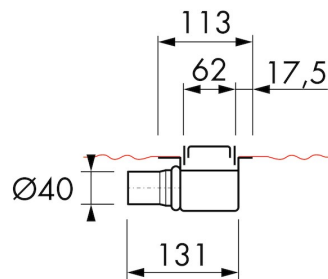

ARTICLE CODE

800 mm	MTAFDZ2PZP 800 / EDM1 800-30		
900 mm	MTAFDZ2PZP 900 / EDM1 900-30		
1000 mm	MTAFDZ2PZP 1000 / EDM1 1000-30		
1200 mm	MTAFDZ2PZP 1200 / EDM1 1200-30		

TECHNICAL DRAWINGS

Manufacturer

Easy Sanitary Solutions
Nijverheidsstraat 60 | 7575 BK Oldenzaal | The Netherlands
T. +31 (0)541 200 800 | F. +31 (0)541 200 899
info@esspost.com | www.easydrain.com

Contact

Easy Sanitary Solutions
Nijverheidsstraat 60 | 7575 BK Oldenzaal | The Netherlands
T. +31 (0)541 200 800 | F. +31 (0)541 200 899
sales@esspost.com | www.easydrain.com