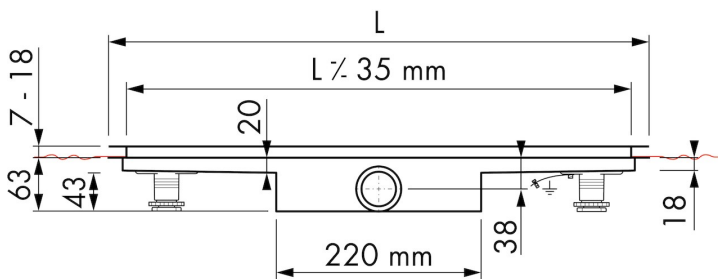

ARTICLE CODE

800 mm	MTAFDZ2PZP 800 / EDM1 800-30		
900 mm	MTAFDZ2PZP 900 / EDM1 900-30		
1000 mm	MTAFDZ2PZP 1000 / EDM1 1000-30		
1200 mm	MTAFDZ2PZP 1200 / EDM1 1200-30		

TECHNICAL DRAWINGS

Manufacturer

Easy Sanitary Solutions
Nijverheidsstraat 60 | 7575 BK Oldenzaal | The Netherlands
T. +31 (0)541 200 800 | F. +31 (0)541 200 899
info@esspost.com | www.easydrain.com

Contact

Easy Sanitary Solutions
Nijverheidsstraat 60 | 7575 BK Oldenzaal | The Netherlands
T. +31 (0)541 200 800 | F. +31 (0)541 200 899
sales@esspost.com | www.easydrain.com