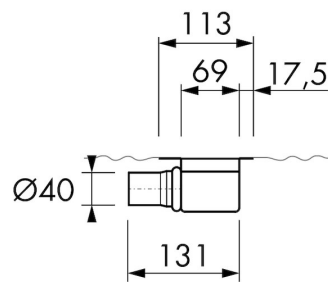

ARTICLE CODE

800 mm	MTAFDZ2PZP 800 / EDM1 800-30		
900 mm	MTAFDZ2PZP 900 / EDM1 900-30		
1000 mm	MTAFDZ2PZP 1000 / EDM1 1000-30		
1200 mm	MTAFDZ2PZP 1200 / EDM1 1200-30		

TECHNICAL DRAWINGS

Manufacturer

Easy Sanitary Solutions
Nijverheidsstraat 60 | 7575 BK Oldenzaal | The Netherlands
T. +31 (0)541 200 800 | F. +31 (0)541 200 899
info@esspost.com | www.easydrain.com

Contact

Easy Sanitary Solutions
Nijverheidsstraat 60 | 7575 BK Oldenzaal | The Netherlands
T. +31 (0)541 200 800 | F. +31 (0)541 200 899
sales@esspost.com | www.easydrain.com