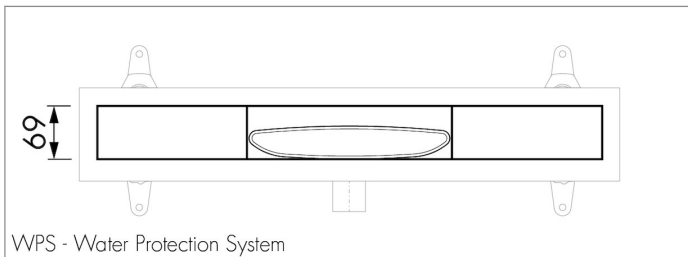

ARTICLE CODE

800 mm	MTAFDZ2PZP 800 / EDM1 800-30		
900 mm	MTAFDZ2PZP 900 / EDM1 900-30		
1000 mm	MTAFDZ2PZP 1000 / EDM1 1000-30		
1200 mm	MTAFDZ2PZP 1200 / EDM1 1200-30		

TECHNICAL DRAWINGS

Manufacturer

Easy Sanitary Solutions
Nijverheidsstraat 60 | 7575 BK Oldenzaal | The Netherlands
T. +31 (0)541 200 800 | F. +31 (0)541 200 899
info@esspost.com | www.easydrain.com

Contact

Easy Sanitary Solutions
Nijverheidsstraat 60 | 7575 BK Oldenzaal | The Netherlands
T. +31 (0)541 200 800 | F. +31 (0)541 200 899
sales@esspost.com | www.easydrain.com