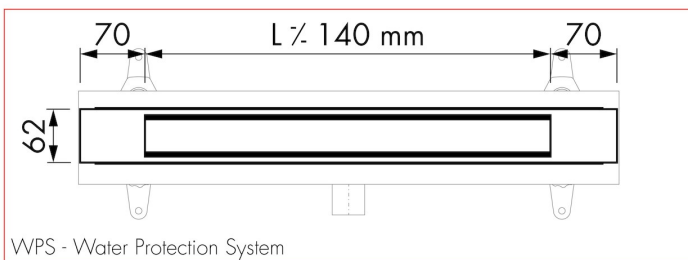

ARTICLE CODE

800 mm	MTAFDZ2PZP 800 / EDM1 800-30		
900 mm	MTAFDZ2PZP 900 / EDM1 900-30		
1000 mm	MTAFDZ2PZP 1000 / EDM1 1000-30		
1200 mm	MTAFDZ2PZP 1200 / EDM1 1200-30		

TECHNICAL DRAWINGS

Manufacturer

Easy Sanitary Solutions
Nijverheidsstraat 60 | 7575 BK Oldenzaal | The Netherlands
T. +31 (0)541 200 800 | F. +31 (0)541 200 899
info@esspost.com | www.easydrain.com

Contact

Easy Sanitary Solutions
Nijverheidsstraat 60 | 7575 BK Oldenzaal | The Netherlands
T. +31 (0)541 200 800 | F. +31 (0)541 200 899
sales@esspost.com | www.easydrain.com