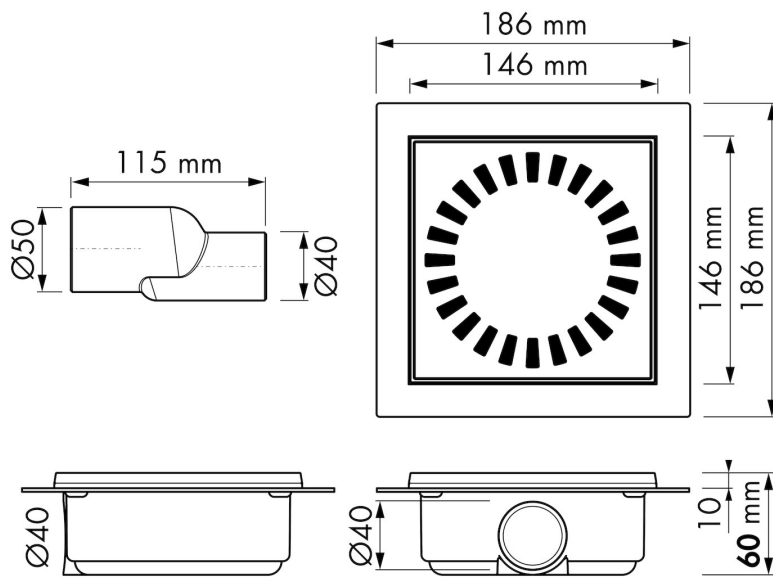

ARTICLE CODE

150 mm	AQUACOM-15x15-FL		

TECHNICAL DRAWINGS

Manufacturer

Easy Sanitary Solutions
Nijverheidsstraat 60 | 7575 BK Oldenzaal | The Netherlands
T. +31 (0)541 200 800 | F. +31 (0)541 200 899
info@esspost.com | www.easydrain.com

Contact

Easy Sanitary Solutions
Nijverheidsstraat 60 | 7575 BK Oldenzaal | The Netherlands
T. +31 (0)541 200 800 | F. +31 (0)541 200 899
sales@esspost.com | www.easydrain.com