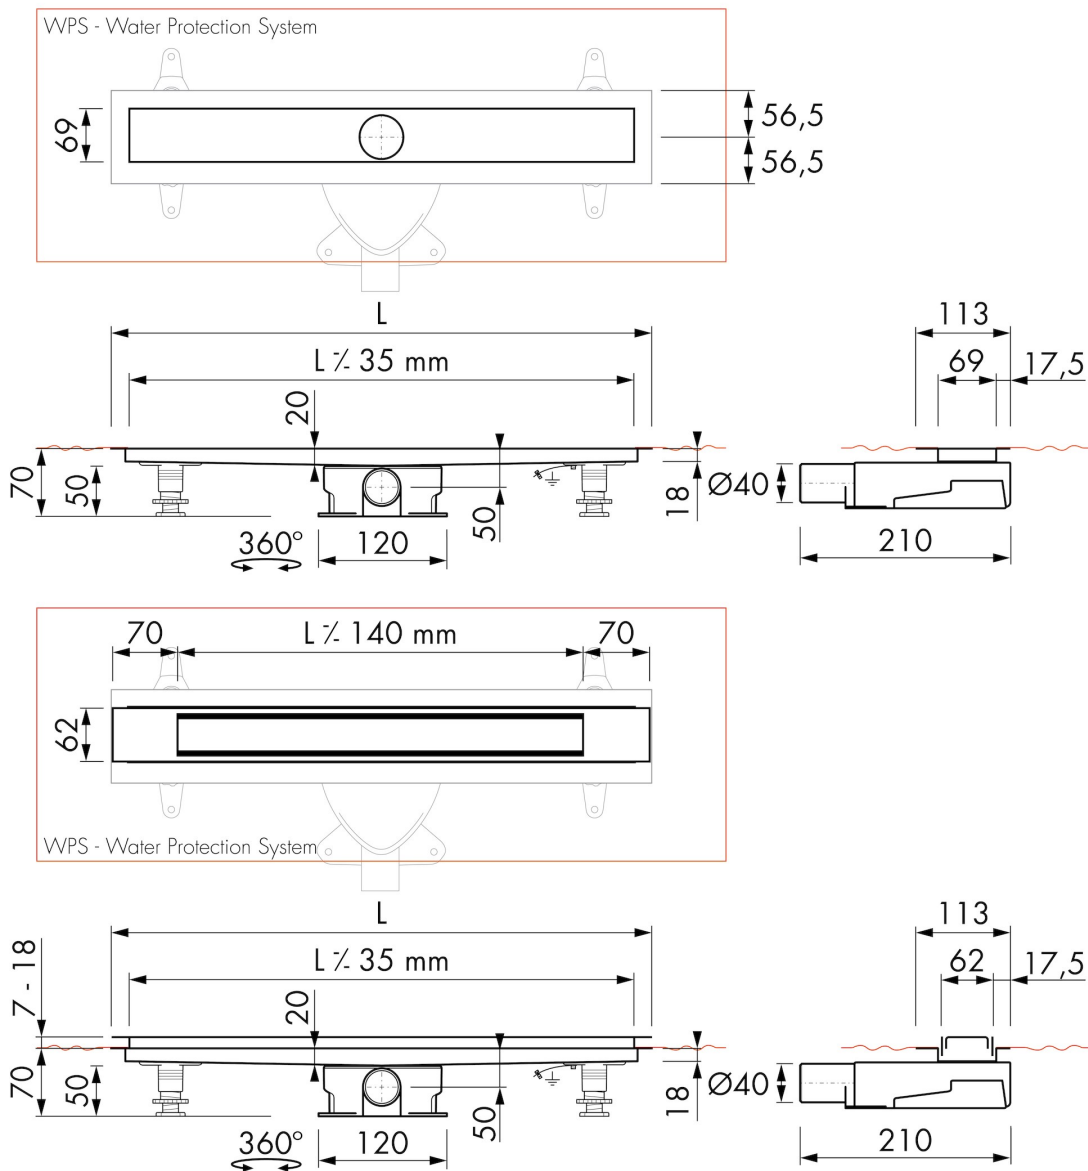

GENERAL

Serie	Modulo Design Z-2
Name	Modulo Design Z-2
Model	Rectangular shower drain
Length (mm)	800, 900, 1000, 1200
Product type	Complete
Application	New construction, Renovation
Certification	DIN 18534

DRAINAGE

Max. drainage capacity entrance (l/min)	28
Max. drainage capacity wall (l/min)	33
Max. drainage capacity (l/min)	33

BUILT-IN SET

Pre-assembled sealing membrane	Included
Siphon features	Cleanable, Pivotal & adjustable, Height adjustable
Water seal height (mm)	28
Outlet	Horizontal (Vertical outlet optional)
Material siphon	ABS

DESIGN

Grate finish	Tile
Grate pattern	Zero / Closed
Grate width (mm)	46
Grate tile insert (mm)	12
Adjustable grate	No
Frame type	TAF (Tile Adjustable Frame)
TAF Frame material	Stainless steel (304)
Design frame finish	Chrome-plated stainless steel
Frame width (mm)	62
Wheelchair accessible	Yes
Extension set available	No

ARTICLE CODE

800 mm	MTAFDZ2PT 800 / EDM2 800-35		
900 mm	MTAFDZ2PT 900 / EDM2 900-35		
1000 mm	MTAFDZ2PT 1000 / EDM2 1000-35		
1200 mm	MTAFDZ2PT 1200 / EDM2 1200-35		

TECHNICAL DRAWINGS

Manufacturer

Easy Sanitary Solutions
 Nijverheidsstraat 60 | 7575 BK Oldenzaal | The Netherlands
 T. +31 (0)541 200 800 | F. +31 (0)541 200 899
 info@esspost.com | www.easydrain.com