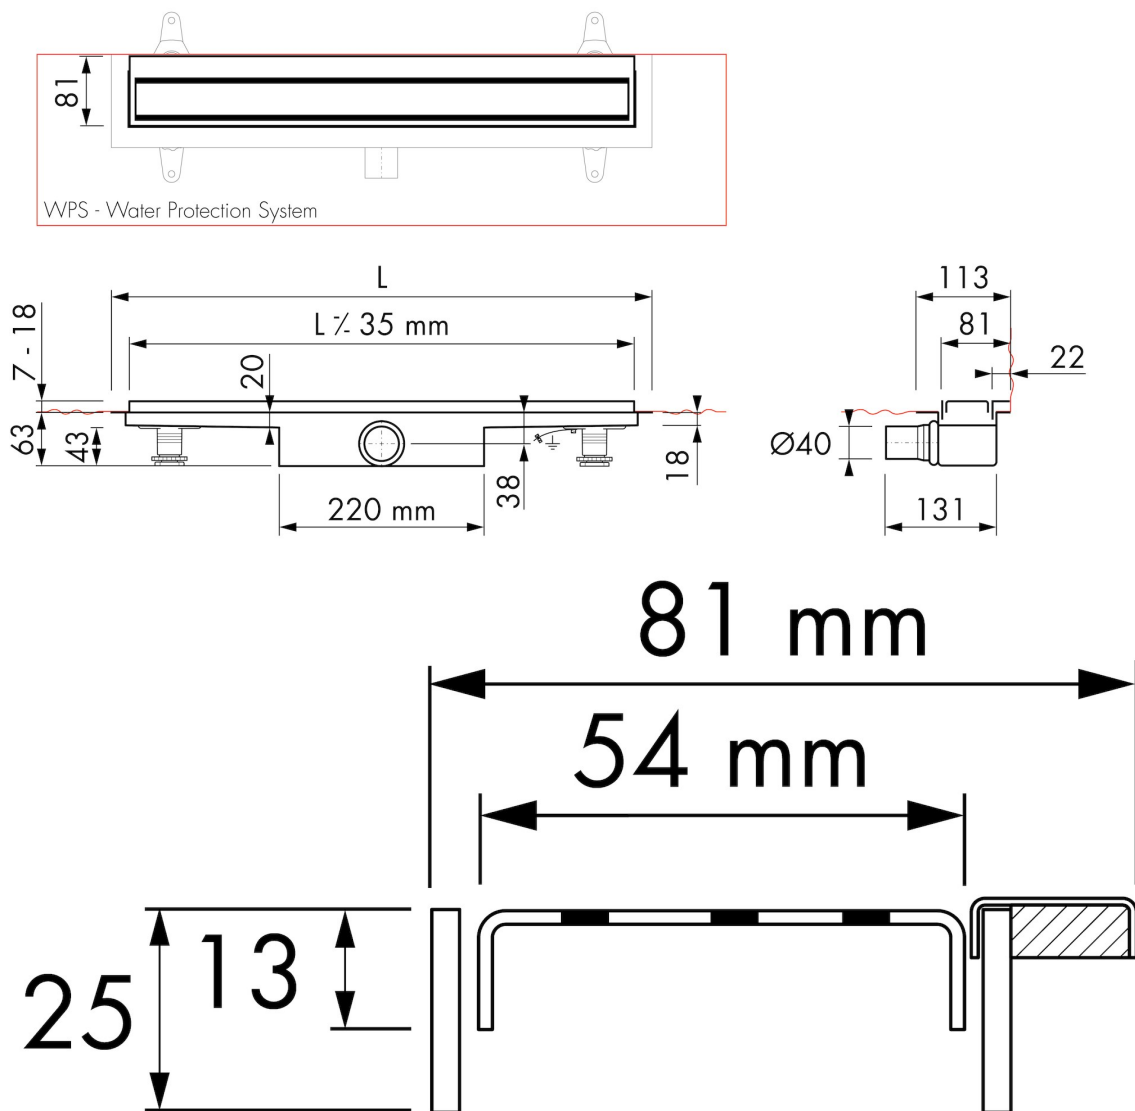

ARTICLE CODE

500 mm	MLWC 500 / EDM1 500-30		
600 mm	MLWC 600 / EDM1 600-30		
700 mm	MLWC 700 / EDM1 700-30		
800 mm	MLWC 800 / EDM1 800-30		
900 mm	MLWC 900 / EDM1 900-30		
1000 mm	MLWC 1000 / EDM1 1000-30		
1100 mm	MLWC 1100 / EDM1 1100-30		
1200 mm	MLWC 1200 / EDM1 1200-30		

TECHNICAL DRAWINGS

Manufacturer

Easy Sanitary Solutions
Nijverheidsstraat 60 | 7575 BK Oldenzaal | The Netherlands
T. +31 (0)541 200 800 | F. +31 (0)541 200 899
info@esspost.com | www.easydrain.com

Contact

Easy Sanitary Solutions
Nijverheidsstraat 60 | 7575 BK Oldenzaal | The Netherlands
T. +31 (0)541 200 800 | F. +31 (0)541 200 899
sales@esspost.com | www.easydrain.com