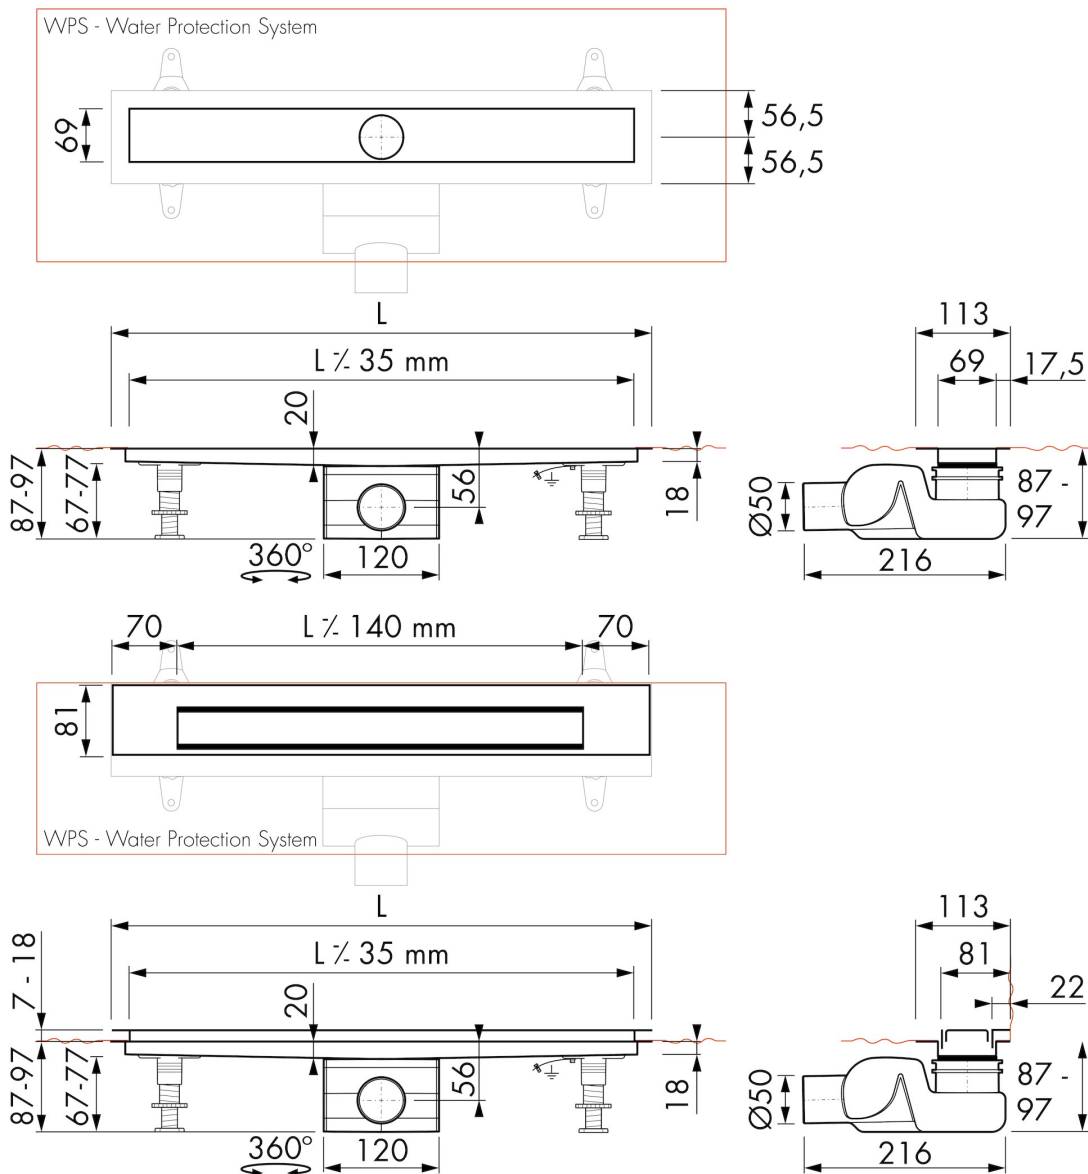

FEATURES

- Drainage capacity - according to EN 1253
- Siphon - Easy to clean
- Supplied as - Complete set
- Tile Adjustable Frame - Height adjustable 7 - 18 mm
- Water Protection System - 10-year warranty
- Available lengths - 800 - 1200 mm

DRAINAGE

Max. drainage capacity entrance (l/min)	33
Max. drainage capacity wall (l/min)	41
Max. drainage capacity (l/min)	41

BUILT-IN SET

Pre-assembled sealing membrane	Included
Siphon features	Cleanable, Pivotal & adjustable, Height adjustable
Water seal height (mm)	50
Outlet	Horizontal (Vertical outlet optional)
Material siphon	Polypropylene (PP)

DESIGN

Grate finish	Tile
Grate pattern	Zero / Closed
Grate width (mm)	46
Grate tile insert (mm)	12
Adjustable grate	No
Frame type	TAF (Tile Adjustable Frame)
TAF Frame material	Stainless steel (304)
Design frame finish	Brushed stainless steel
Frame width (mm)	81
Wheelchair accessible	Yes
Extension set available	No

ARTICLE CODE

800 mm	MTAFDZ3MT 800 / EDM2 800-50		
900 mm	MTAFDZ3MT 900 / EDM2 900-50		
1000 mm	MTAFDZ3MT 1000 / EDM2 1000-50		
1200 mm	MTAFDZ3MT 1200 / EDM2 1200-50		

TECHNICAL DRAWINGS

Manufacturer

Easy Sanitary Solutions
 Nijverheidsstraat 60 | 7575 BK Oldenzaal | The Netherlands
 T. +31 (0)541 200 800 | F. +31 (0)541 200 899
 info@esspost.com | www.easydrain.com