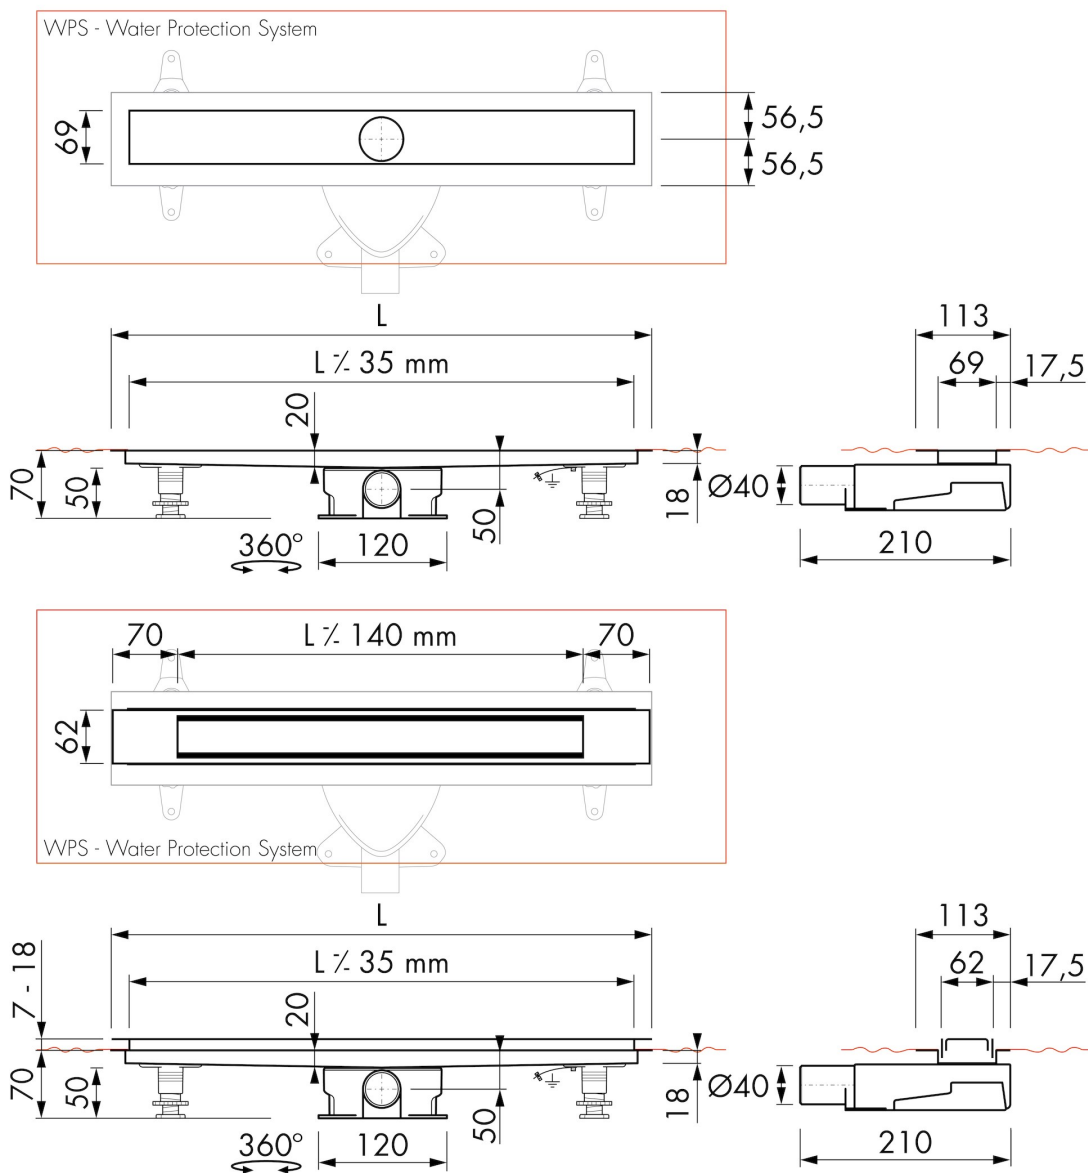

GENERAL

Serie	Modulo Design Z-2
Name	Modulo Design Z-2
Model	Rectangular shower drain
Length (mm)	800, 900, 1000, 1200
Product type	Complete
Application	New construction, Renovation
Certification	DIN 18534

DRAINAGE

Max. drainage capacity entrance (l/min)	28
Max. drainage capacity wall (l/min)	33
Max. drainage capacity (l/min)	33

BUILT-IN SET

Pre-assembled sealing membrane	Included
Siphon features	Cleanable, Pivotal & adjustable, Height adjustable
Water seal height (mm)	28
Outlet	Horizontal (Vertical outlet optional)
Material siphon	ABS

DESIGN

Grate finish	Brushed stainless steel
Grate pattern	Zero / Closed
Grate width (mm)	46
Grate tile insert (mm)	N.A.
Adjustable grate	No
Frame type	TAF (Tile Adjustable Frame)
TAF Frame material	Stainless steel (304)
Design frame finish	Chrome-plated stainless steel
Frame width (mm)	62
Wheelchair accessible	Yes
Extension set available	No

ARTICLE CODE

800 mm	MTAFDZ2PZM 800 / EDM2 800-35		
900 mm	MTAFDZ2PZM 900 / EDM2 900-35		
1000 mm	MTAFDZ2PZM 1000 / EDM2 1000-35		
1200 mm	MTAFDZ2PZM 1200 / EDM2 1200-35		

TECHNICAL DRAWINGS

Manufacturer

Easy Sanitary Solutions
 Nijverheidsstraat 60 | 7575 BK Oldenzaal | The Netherlands
 T. +31 (0)541 200 800 | F. +31 (0)541 200 899
 info@esspost.com | www.easydrain.com