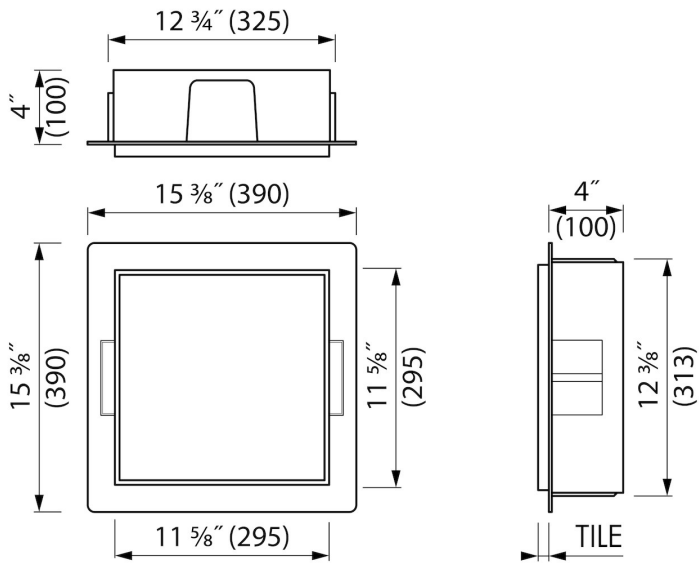

TECHNICAL DRAWINGS

Manufacturer

Easy Sanitary Solutions
Nijverheidsstraat 60 | 7575 BK Oldenzaal | The Netherlands
T. +31 (0)541 200 800 | F. +31 (0)541 200 899
info@esspost.com | www.easydrain.com

Contact

Easy Sanitary Solutions
Nijverheidsstraat 60 | 7575 BK Oldenzaal | The Netherlands
T. +31 (0)541 200 800 | F. +31 (0)541 200 899
sales@esspost.com | www.easydrain.com