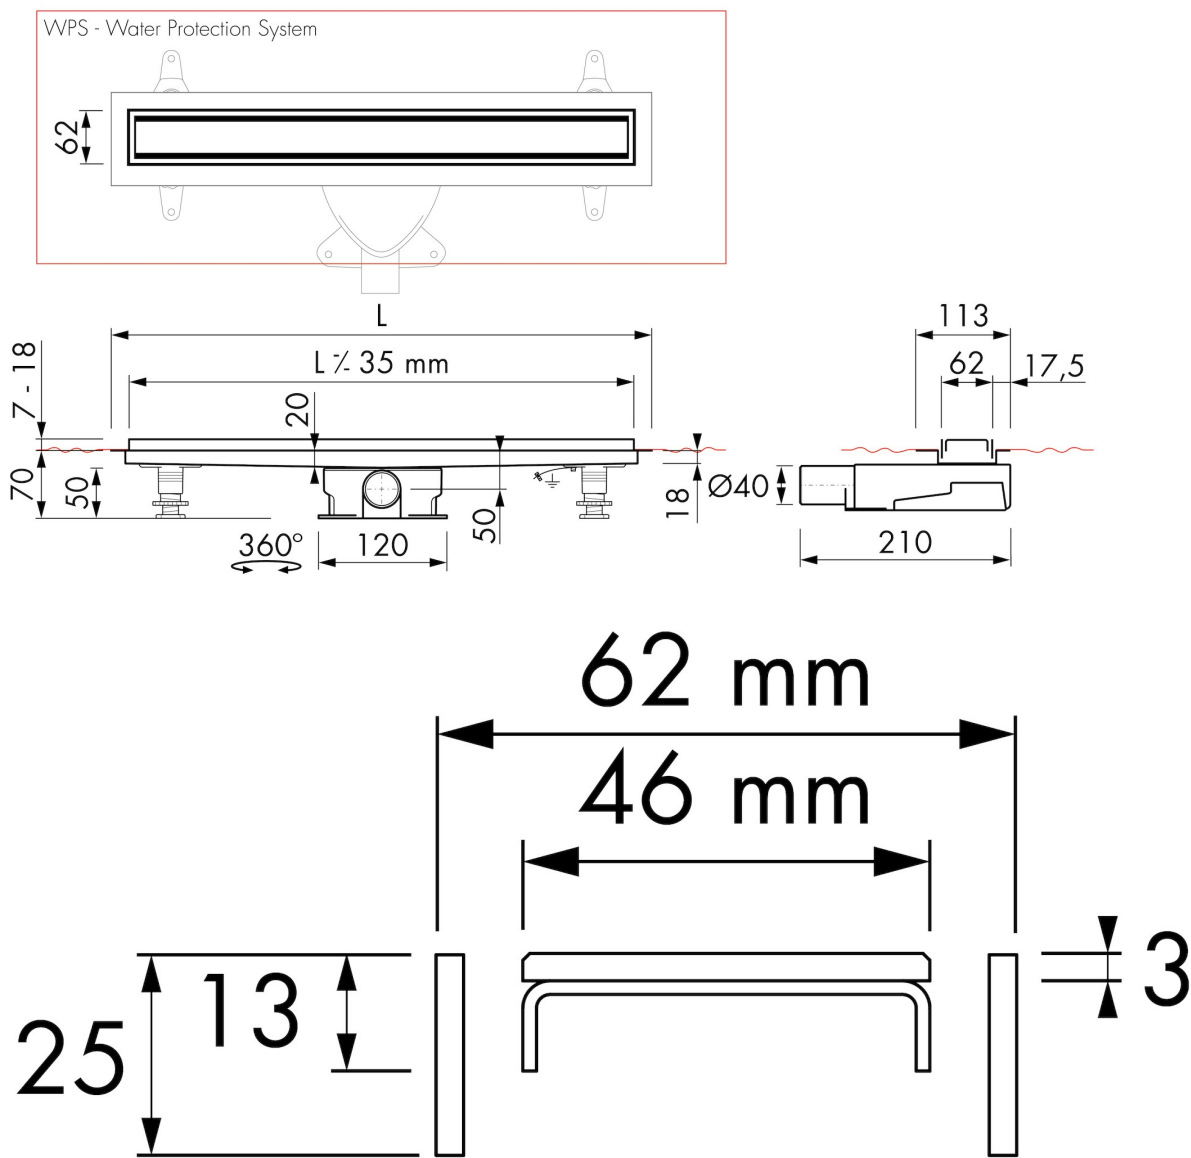

ARTICLE CODE

500 mm	MLGG 500 / EDM2 500-35		
600 mm	MLGG 600 / EDM2 600-35		
700 mm	MLGG 700 / EDM2 700-35		
800 mm	MLGG 800 / EDM2 800-35		
900 mm	MLGG 900 / EDM2 900-35		
1000 mm	MLGG 1000 / EDM2 1000-35		
1100 mm	MLGG 1100 / EDM2 1100-35		
1200 mm	MLGG 1200 / EDM2 1200-35		

TECHNICAL DRAWINGS

Manufacturer

Easy Sanitary Solutions
Nijverheidsstraat 60 | 7575 BK Oldenzaal | The Netherlands
T. +31 (0)541 200 800 | F. +31 (0)541 200 899
info@esspost.com | www.easydrain.com

Contact

Easy Sanitary Solutions
Nijverheidsstraat 60 | 7575 BK Oldenzaal | The Netherlands
T. +31 (0)541 200 800 | F. +31 (0)541 200 899
sales@esspost.com | www.easydrain.com