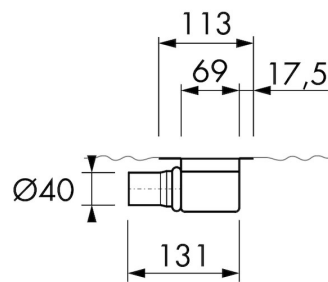

DESIGN

Grate finish	Brushed stainless steel
Grate pattern	Zero / Closed
Grate width (mm)	46
Grate tile insert (mm)	N.A.
Adjustable grate	No
Frame type	TAF (Tile Adjustable Frame)
TAF Frame material	Stainless steel (304)
Design frame finish	Chrome-plated stainless steel
Frame width (mm)	81
Wheelchair accessible	Yes
Extension set available	No

ARTICLE CODE

800 mm	MTAFDZ3PZM 800 / EDM1 800-30		
900 mm	MTAFDZ3PZM 900 / EDM1 900-30		
1000 mm	MTAFDZ3PZM 1000 / EDM1 1000-30		
1200 mm	MTAFDZ3PZM 1200 / EDM1 1200-30		

TECHNICAL DRAWINGS

Manufacturer
 Easy Sanitary Solutions
 Nijverheidsstraat 60 | 7575 BK Oldenzaal | The Netherlands
 T. +31 (0)541 200 800 | F. +31 (0)541 200 899
 info@esspost.com | www.easydrain.com