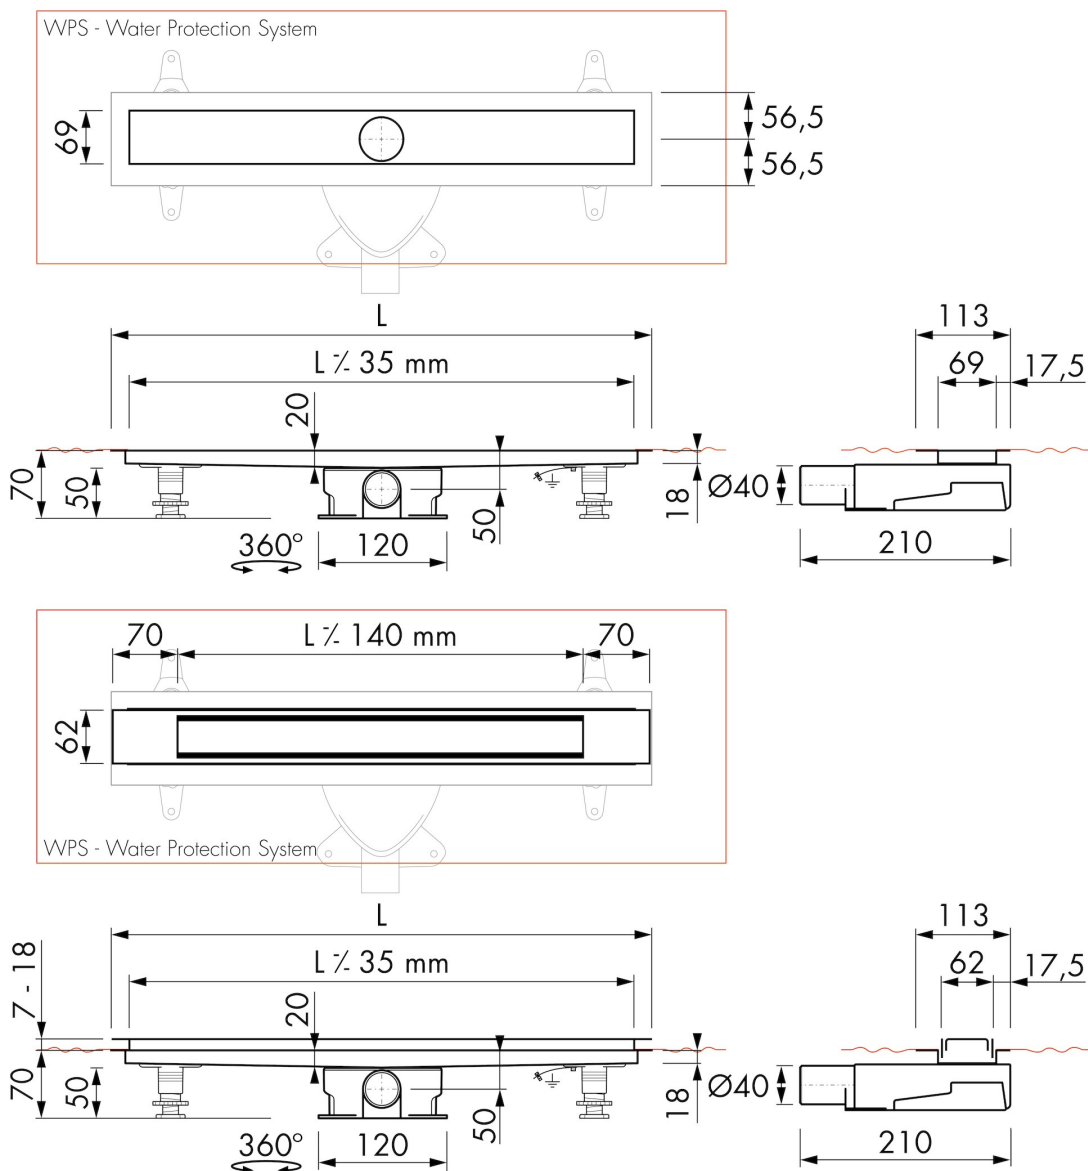

GENERAL

Serie	Modulo Design Z-2
Name	Modulo Design Z-2
Model	Rectangular shower drain
Length (mm)	800, 900, 1000, 1200
Product type	Complete
Application	New construction, Renovation
Certification	DIN 18534

DRAINAGE

Max. drainage capacity entrance (l/min)	28
Max. drainage capacity wall (l/min)	33
Max. drainage capacity (l/min)	33

BUILT-IN SET

Pre-assembled sealing membrane	Included
Siphon features	Cleanable, Pivotal & adjustable, Height adjustable
Water seal height (mm)	28
Outlet	Horizontal (Vertical outlet optional)
Material siphon	ABS

DESIGN

Grate finish	White glass
Grate pattern	Zero / Closed
Grate width (mm)	46
Grate tile insert (mm)	N.A.
Adjustable grate	No
Frame type	TAF (Tile Adjustable Frame)
TAF Frame material	Stainless steel (304)
Design frame finish	Brushed stainless steel
Frame width (mm)	62
Wheelchair accessible	No
Extension set available	No

ARTICLE CODE

800 mm	MTAFDZ2MGW 800 / EDM2 800-35		
900 mm	MTAFDZ2MGW 900 / EDM2 900-35		
1000 mm	MTAFDZ2MGW 1000 / EDM2 1000-35		
1200 mm	MTAFDZ2MGW 1200 / EDM2 1200-35		

TECHNICAL DRAWINGS

Manufacturer

Easy Sanitary Solutions
 Nijverheidsstraat 60 | 7575 BK Oldenzaal | The Netherlands
 T. +31 (0)541 200 800 | F. +31 (0)541 200 899
 info@esspost.com | www.easydrain.com