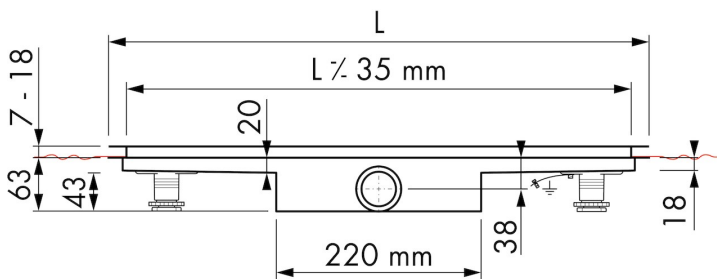

ARTICLE CODE

800 mm	MTAFDZ2PGG 800 / EDM1 800-30		
900 mm	MTAFDZ2PGG 900 / EDM1 900-30		
1000 mm	MTAFDZ2PGG 1000 / EDM1 1000-30		
1200 mm	MTAFDZ2PGG 1200 / EDM1 1200-30		

TECHNICAL DRAWINGS

Manufacturer

Easy Sanitary Solutions
Nijverheidsstraat 60 | 7575 BK Oldenzaal | The Netherlands
T. +31 (0)541 200 800 | F. +31 (0)541 200 899
info@esspost.com | www.easydrain.com

Contact

Easy Sanitary Solutions
Nijverheidsstraat 60 | 7575 BK Oldenzaal | The Netherlands
T. +31 (0)541 200 800 | F. +31 (0)541 200 899
sales@esspost.com | www.easydrain.com