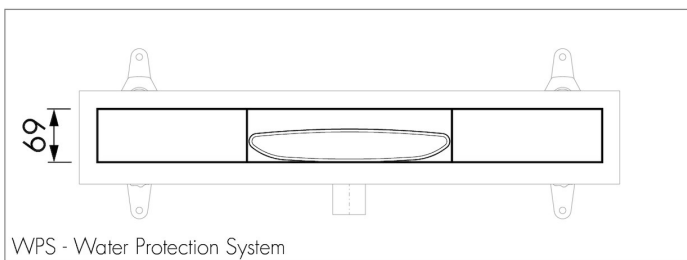

ARTICLE CODE

800 mm	MTAFDZ2PGG 800 / EDM1 800-30		
900 mm	MTAFDZ2PGG 900 / EDM1 900-30		
1000 mm	MTAFDZ2PGG 1000 / EDM1 1000-30		
1200 mm	MTAFDZ2PGG 1200 / EDM1 1200-30		

TECHNICAL DRAWINGS

Manufacturer

Easy Sanitary Solutions
Nijverheidsstraat 60 | 7575 BK Oldenzaal | The Netherlands
T. +31 (0)541 200 800 | F. +31 (0)541 200 899
info@esspost.com | www.easydrain.com

Contact

Easy Sanitary Solutions
Nijverheidsstraat 60 | 7575 BK Oldenzaal | The Netherlands
T. +31 (0)541 200 800 | F. +31 (0)541 200 899
sales@esspost.com | www.easydrain.com