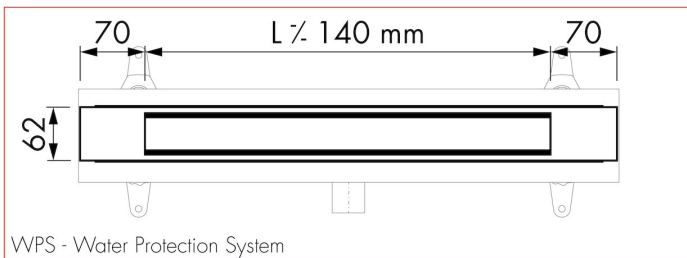

ARTICLE CODE

800 mm	MTAFDZ2PGG 800 / EDM1 800-30		
900 mm	MTAFDZ2PGG 900 / EDM1 900-30		
1000 mm	MTAFDZ2PGG 1000 / EDM1 1000-30		
1200 mm	MTAFDZ2PGG 1200 / EDM1 1200-30		

TECHNICAL DRAWINGS

Manufacturer

Easy Sanitary Solutions
Nijverheidsstraat 60 | 7575 BK Oldenzaal | The Netherlands
T. +31 (0)541 200 800 | F. +31 (0)541 200 899
info@esspost.com | www.easydrain.com

Contact

Easy Sanitary Solutions
Nijverheidsstraat 60 | 7575 BK Oldenzaal | The Netherlands
T. +31 (0)541 200 800 | F. +31 (0)541 200 899
sales@esspost.com | www.easydrain.com