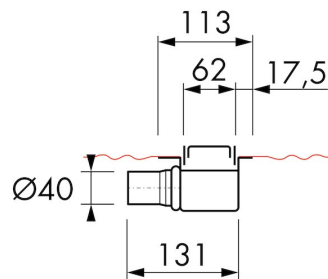

ARTICLE CODE

800 mm	MTAFDZ2PGG 800 / EDM1 800-30		
900 mm	MTAFDZ2PGG 900 / EDM1 900-30		
1000 mm	MTAFDZ2PGG 1000 / EDM1 1000-30		
1200 mm	MTAFDZ2PGG 1200 / EDM1 1200-30		

TECHNICAL DRAWINGS

Manufacturer

Easy Sanitary Solutions
Nijverheidsstraat 60 | 7575 BK Oldenzaal | The Netherlands
T. +31 (0)541 200 800 | F. +31 (0)541 200 899
info@esspost.com | www.easydrain.com

Contact

Easy Sanitary Solutions
Nijverheidsstraat 60 | 7575 BK Oldenzaal | The Netherlands
T. +31 (0)541 200 800 | F. +31 (0)541 200 899
sales@esspost.com | www.easydrain.com