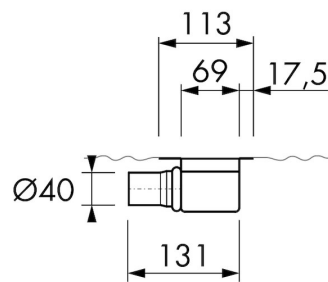

ARTICLE CODE

800 mm	MTAFDZ2PGG 800 / EDM1 800-30		
900 mm	MTAFDZ2PGG 900 / EDM1 900-30		
1000 mm	MTAFDZ2PGG 1000 / EDM1 1000-30		
1200 mm	MTAFDZ2PGG 1200 / EDM1 1200-30		

TECHNICAL DRAWINGS

Manufacturer

Easy Sanitary Solutions
Nijverheidsstraat 60 | 7575 BK Oldenzaal | The Netherlands
T. +31 (0)541 200 800 | F. +31 (0)541 200 899
info@esspost.com | www.easydrain.com

Contact

Easy Sanitary Solutions
Nijverheidsstraat 60 | 7575 BK Oldenzaal | The Netherlands
T. +31 (0)541 200 800 | F. +31 (0)541 200 899
sales@esspost.com | www.easydrain.com