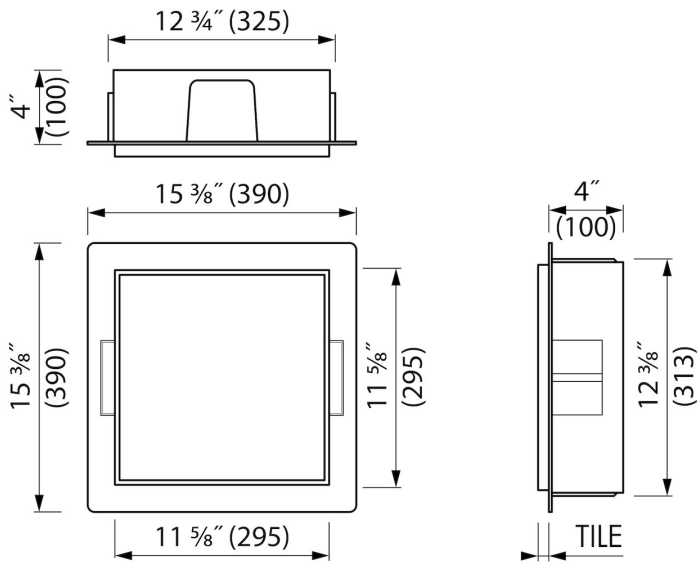

TECHNICAL DRAWINGS

Manufacturer

Easy Sanitary Solutions
Nijverheidsstraat 60 | 7575 BK Oldenzaal | The Netherlands
T. +31 (0)541 200 800 | F. +31 (0)541 200 899
info@esspost.com | www.easydrain.com

Contact

Easy Sanitary Solutions
Nijverheidsstraat 60 | 7575 BK Oldenzaal | The Netherlands
T. +31 (0)541 200 800 | F. +31 (0)541 200 899
sales@esspost.com | www.easydrain.com