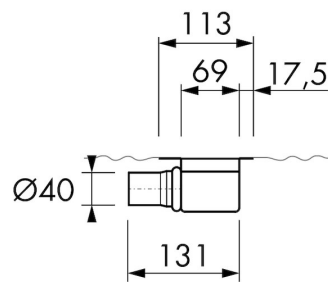

DESIGN

Grate finish	Chrome-plated stainless steel
Grate pattern	Zero / Closed
Grate width (mm)	46
Grate tile insert (mm)	N.A.
Adjustable grate	No
Frame type	TAF (Tile Adjustable Frame)
TAF Frame material	Stainless steel (304)
Design frame finish	Brushed stainless steel
Frame width (mm)	100
Wheelchair accessible	Yes
Extension set available	No

ARTICLE CODE

800 mm	MTAFDZ4MZP 800 / EDM1 800-30		
900 mm	MTAFDZ4MZP 900 / EDM1 900-30		
1000 mm	MTAFDZ4MZP 1000 / EDM1 1000-30		
1200 mm	MTAFDZ4MZP 1200 / EDM1 1200-30		

TECHNICAL DRAWINGS

Manufacturer

Easy Sanitary Solutions
 Nijverheidsstraat 60 | 7575 BK Oldenzaal | The Netherlands
 T. +31 (0)541 200 800 | F. +31 (0)541 200 899
 info@esspost.com | www.easydrain.com