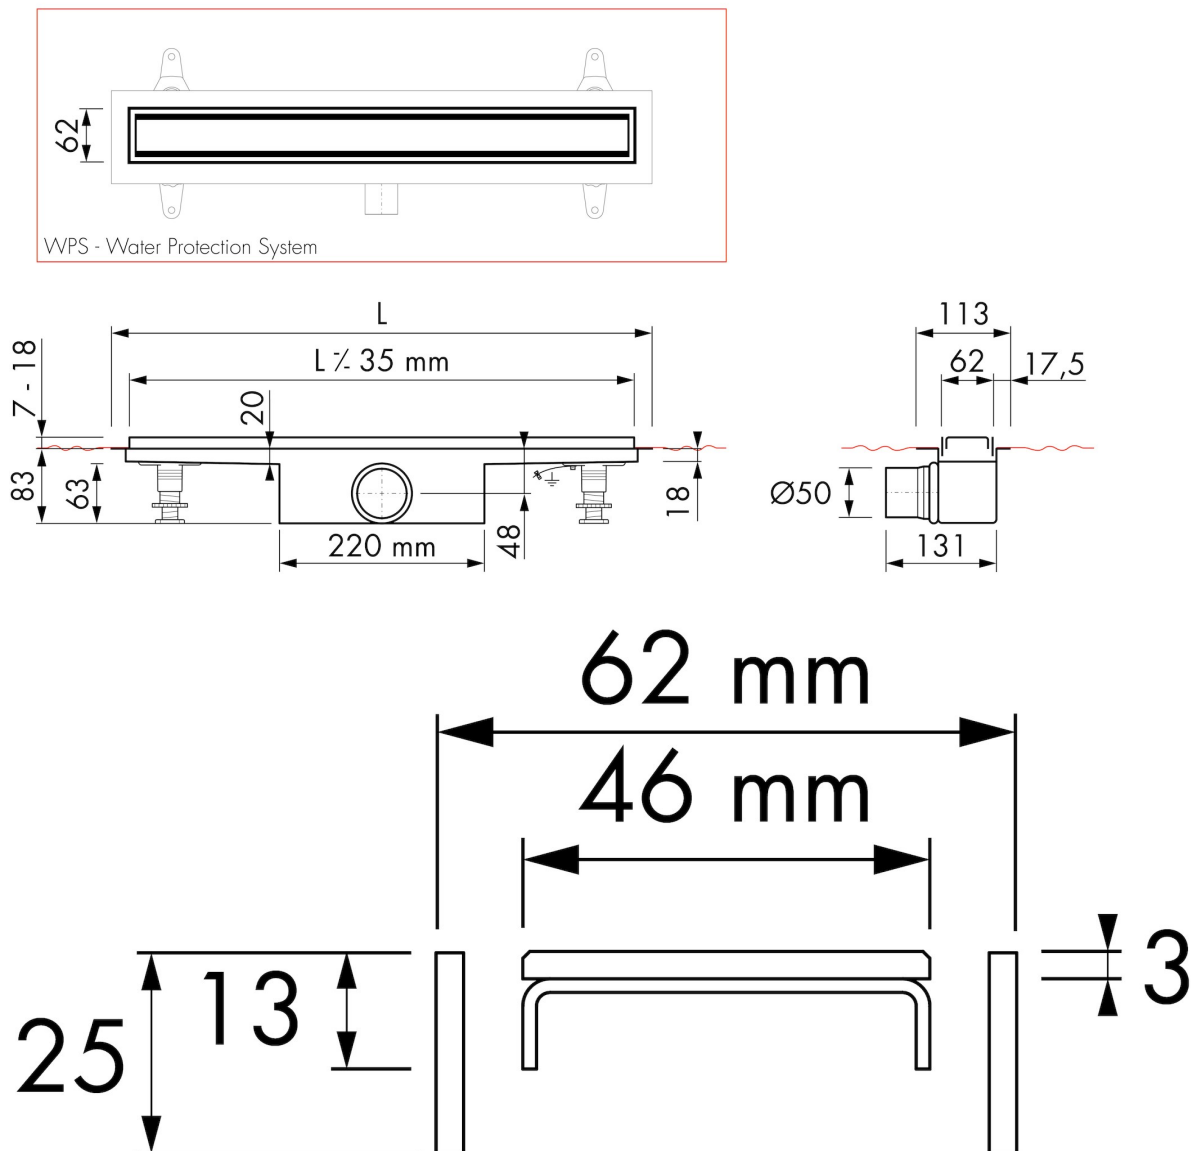

ARTICLE CODE

500 mm	EDM1TAFZM500-50B		
600 mm	EDM1TAFZM600-50B		
700 mm	EDM1TAFZM700-50B		
800 mm	EDM1TAFZM800-50B		
900 mm	EDM1TAFZM900-50B		
1000 mm	EDM1TAFZM1000-50B		
1100 mm	EDM1TAFZM1100-50B		
1200 mm	EDM1TAFZM1200-50B		

TECHNICAL DRAWINGS

Manufacturer

Easy Sanitary Solutions
Nijverheidsstraat 60 | 7575 BK Oldenzaal | The Netherlands
T. +31 (0)541 200 800 | F. +31 (0)541 200 899
info@esspost.com | www.easydrain.com

Contact

Easy Sanitary Solutions
Nijverheidsstraat 60 | 7575 BK Oldenzaal | The Netherlands
T. +31 (0)541 200 800 | F. +31 (0)541 200 899
sales@esspost.com | www.easydrain.com