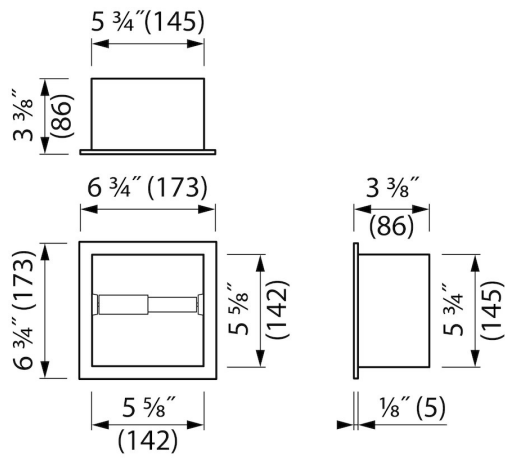

TECHNICAL DRAWINGS

Manufacturer

Easy Sanitary Solutions
Nijverheidsstraat 60 | 7575 BK Oldenzaal | The Netherlands
T. +31 (0)541 200 800 | F. +31 (0)541 200 899
info@esspost.com | www.easydrain.com

Contact

Easy Sanitary Solutions
Nijverheidsstraat 60 | 7575 BK Oldenzaal | The Netherlands
T. +31 (0)541 200 800 | F. +31 (0)541 200 899
sales@esspost.com | www.easydrain.com