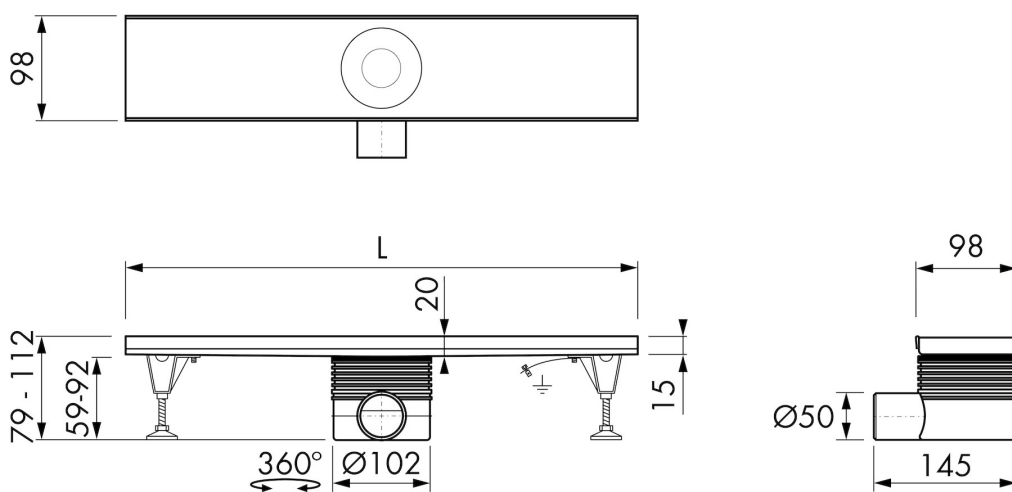

ARTICLE CODE

500 mm	EDCAR500 / EDM1500		
600 mm	EDCAR600 / EDM1600		
700 mm	EDCAR700 / EDM1700		
800 mm	EDCAR800 / EDM1800		
900 mm	EDCAR900 / EDM1900		
1000 mm	EDCAR1000 / EDM1000		
1100 mm	EDCAR1100 / EDM1100		
1200 mm	EDCAR1200 / EDM1200		

TECHNICAL DRAWINGS

Manufacturer

Easy Sanitary Solutions
Nijverheidsstraat 60 | 7575 BK Oldenzaal | The Netherlands
T. +31 (0)541 200 800 | F. +31 (0)541 200 899
info@esspost.com | www.easydrain.com

Contact

Easy Sanitary Solutions
Nijverheidsstraat 60 | 7575 BK Oldenzaal | The Netherlands
T. +31 (0)541 200 800 | F. +31 (0)541 200 899
sales@esspost.com | www.easydrain.com