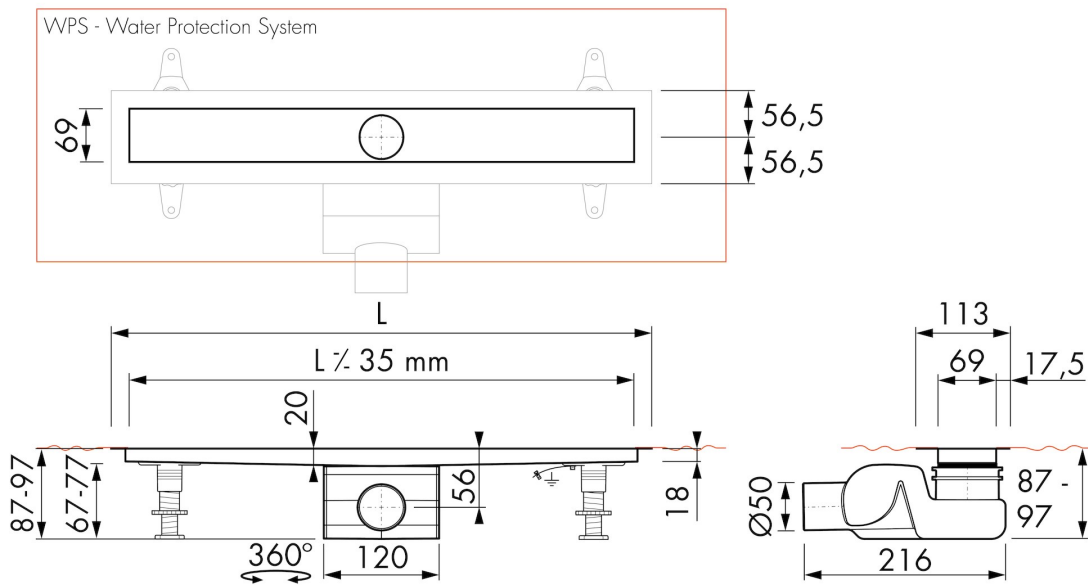

FEATURES

- Drainage capacity - according to EN 1253
- Siphon - Easy to clean
- Supplied as - Complete set
- Tile Adjustable Frame - Height adjustable 7 - 18 mm
- Water Protection System - 10-year warranty
- Available lengths - 800 - 1200 mm

DESIGN

Grate finish	Chrome-plated stainless steel
Grate pattern	Zero / Closed
Grate width (mm)	46
Grate tile insert (mm)	N.A.
Adjustable grate	No
Frame type	TAF (Tile Adjustable Frame)
TAF Frame material	Stainless steel (304)
Design frame finish	Chrome-plated stainless steel
Frame width (mm)	81
Wheelchair accessible	Yes
Extension set available	No

ARTICLE CODE

800 mm	MTAFDZ3PZP 800 / EDM2 800-50		
900 mm	MTAFDZ3PZP 900 / EDM2 900-50		
1000 mm	MTAFDZ3PZP 1000 / EDM2 1000-50		
1200 mm	MTAFDZ3PZP 1200 / EDM2 1200-50		

TECHNICAL DRAWINGS

Manufacturer

Easy Sanitary Solutions
 Nijverheidsstraat 60 | 7575 BK Oldenzaal | The Netherlands
 T. +31 (0)541 200 800 | F. +31 (0)541 200 899
 info@esspost.com | www.easydrain.com