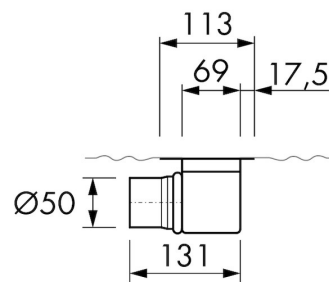

DESIGN

Grate finish	White glass
Grate pattern	Zero / Closed
Grate width (mm)	46
Grate tile insert (mm)	N.A.
Adjustable grate	No
Frame type	TAF (Tile Adjustable Frame)
TAF Frame material	Stainless steel (304)
Design frame finish	Chrome-plated stainless steel
Frame width (mm)	81
Wheelchair accessible	No
Extension set available	No

ARTICLE CODE

800 mm	MTAFDZ3PGW 800 / EDM1 800-50		
900 mm	MTAFDZ3PGW 900 / EDM1 900-50		
1000 mm	MTAFDZ3PGW 1000 / EDM1 1000-50		
1200 mm	MTAFDZ3PGW 1200 / EDM1 1200-50		

TECHNICAL DRAWINGS

Manufacturer

Easy Sanitary Solutions
 Nijverheidsstraat 60 | 7575 BK Oldenzaal | The Netherlands
 T. +31 (0)541 200 800 | F. +31 (0)541 200 899
 info@esspost.com | www.easydrain.com