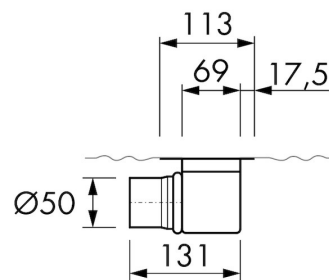

DESIGN

Grate finish	Tile
Grate pattern	Zero / Closed
Grate width (mm)	46
Grate tile insert (mm)	12
Adjustable grate	No
Frame type	TAF (Tile Adjustable Frame)
TAF Frame material	Stainless steel (304)
Design frame finish	Brushed stainless steel
Frame width (mm)	81
Wheelchair accessible	Yes
Extension set available	No

ARTICLE CODE

800 mm	MTAFDZ3MT 800 / EDM1 800-50		
900 mm	MTAFDZ3MT 900 / EDM1 900-50		
1000 mm	MTAFDZ3MT 1000 / EDM1 1000-50		
1200 mm	MTAFDZ3MT 1200 / EDM1 1200-50		

TECHNICAL DRAWINGS

Manufacturer

Easy Sanitary Solutions
 Nijverheidsstraat 60 | 7575 BK Oldenzaal | The Netherlands
 T. +31 (0)541 200 800 | F. +31 (0)541 200 899
 info@esspost.com | www.easydrain.com