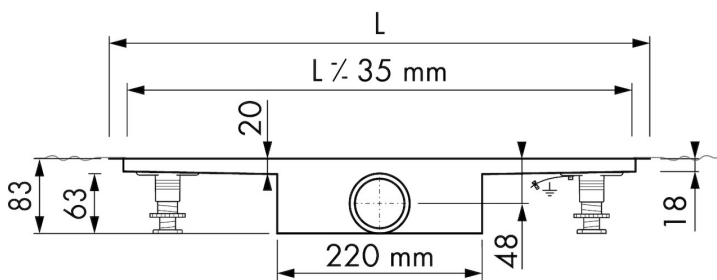

DESIGN

Grate finish	Tile
Grate pattern	Zero / Closed
Grate width (mm)	46
Grate tile insert (mm)	12
Adjustable grate	No
Frame type	TAF (Tile Adjustable Frame)
TAF Frame material	Stainless steel (304)
Design frame finish	Brushed stainless steel
Frame width (mm)	81
Wheelchair accessible	Yes
Extension set available	No

ARTICLE CODE

800 mm	MTAFDZ3MT 800 / EDM1 800-50		
900 mm	MTAFDZ3MT 900 / EDM1 900-50		
1000 mm	MTAFDZ3MT 1000 / EDM1 1000-50		
1200 mm	MTAFDZ3MT 1200 / EDM1 1200-50		

TECHNICAL DRAWINGS

Manufacturer

Easy Sanitary Solutions
 Nijverheidsstraat 60 | 7575 BK Oldenzaal | The Netherlands
 T. +31 (0)541 200 800 | F. +31 (0)541 200 899
 info@esspost.com | www.easydrain.com