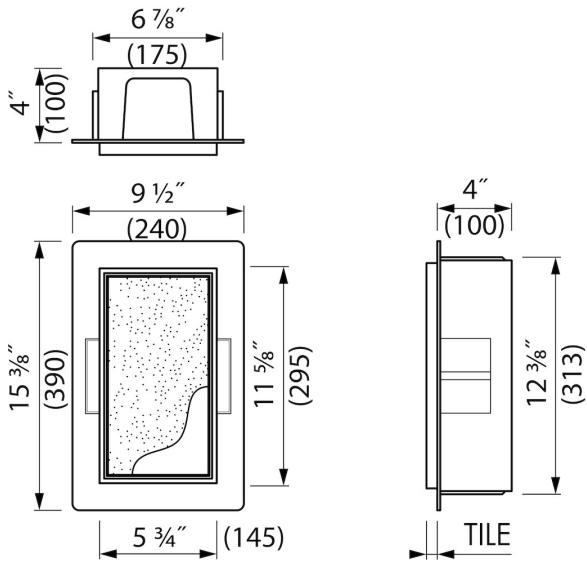

TECHNICAL DRAWINGS

Sales Office USA

North America - Easy Sanitary Solutions
1490 Bluegrass Lakes Pkwy D, Alpharetta, GA 30004
T. +1 (800) 334 - 0455
sales-usa@esspost.com | www.easydrainusa.com

Manufacturer

Easy Sanitary Solutions
Warschauerstraße 1 | 48455 Bad Bentheim | Germany
T. +49 (0) 59 24 29 91 568 | F. +49 (0) 59 24 29 91 537
info@easydrainusa.com | www.easydrain.de