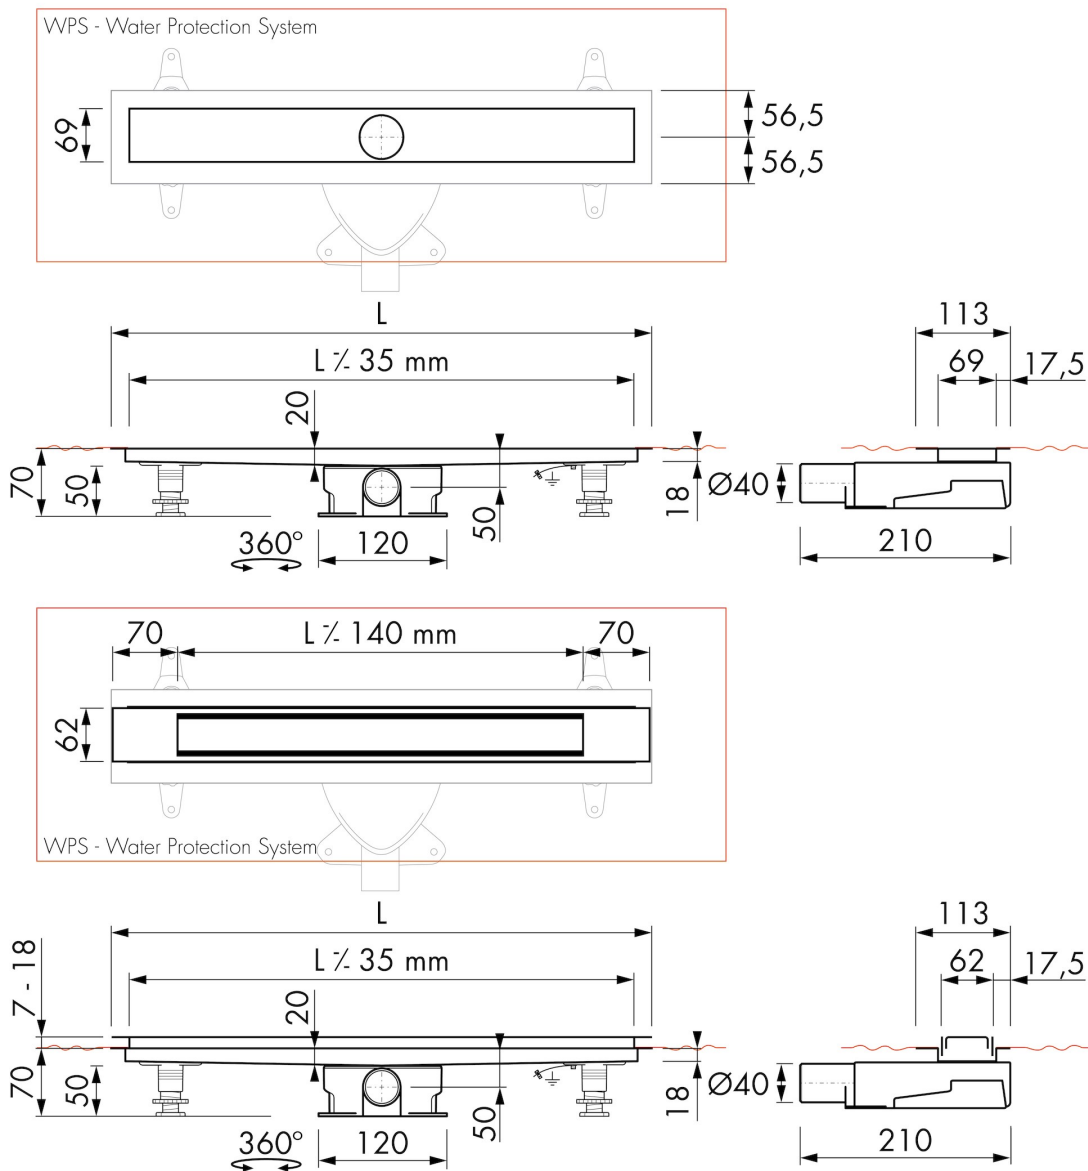

GENERAL

Serie	Modulo Design Z-2
Name	Modulo Design Z-2
Model	Rectangular shower drain
Length (mm)	800, 900, 1000, 1200
Product type	Complete
Application	New construction, Renovation
Certification	DIN 18534

DRAINAGE

Max. drainage capacity entrance (l/min)	28
Max. drainage capacity wall (l/min)	33
Max. drainage capacity (l/min)	33

BUILT-IN SET

Pre-assembled sealing membrane	Included
Siphon features	Cleanable, Pivotal & adjustable, Height adjustable
Water seal height (mm)	28
Outlet	Horizontal (Vertical outlet optional)
Material siphon	ABS

DESIGN

Grate finish	Green glass
Grate pattern	Zero / Closed
Grate width (mm)	46
Grate tile insert (mm)	N.A.
Adjustable grate	No
Frame type	TAF (Tile Adjustable Frame)
TAF Frame material	Stainless steel (304)
Design frame finish	Brushed stainless steel
Frame width (mm)	62
Wheelchair accessible	No
Extension set available	No

ARTICLE CODE

800 mm	MTAFDZ2MGG 800 / EDM2 800-35		
900 mm	MTAFDZ2MGG 900 / EDM2 900-35		
1000 mm	MTAFDZ2MGG 1000 / EDM2 1000-35		
1200 mm	MTAFDZ2MGG 1200 / EDM2 1200-35		

TECHNICAL DRAWINGS

Manufacturer

Easy Sanitary Solutions
 Nijverheidsstraat 60 | 7575 BK Oldenzaal | The Netherlands
 T. +31 (0)541 200 800 | F. +31 (0)541 200 899
 info@esspost.com | www.easydrain.com