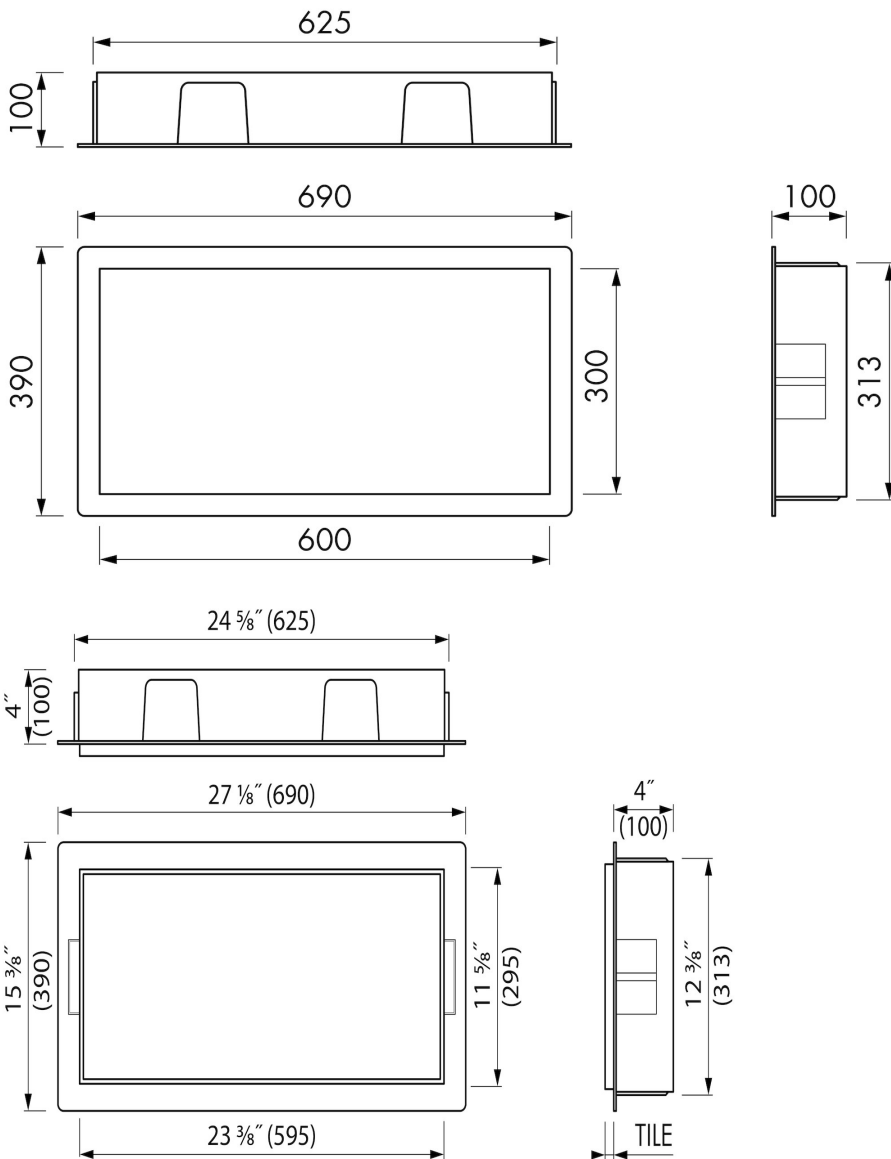

TECHNICAL DRAWINGS

Manufacturer

Easy Sanitary Solutions
Nijverheidsstraat 60 | 7575 BK Oldenzaal | The Netherlands
T. +31 (0)541 200 800 | F. +31 (0)541 200 899
info@esspost.com | www.easydrain.com

Contact

Easy Sanitary Solutions
Nijverheidsstraat 60 | 7575 BK Oldenzaal | The Netherlands
T. +31 (0)541 200 800 | F. +31 (0)541 200 899
sales@esspost.com | www.easydrain.com