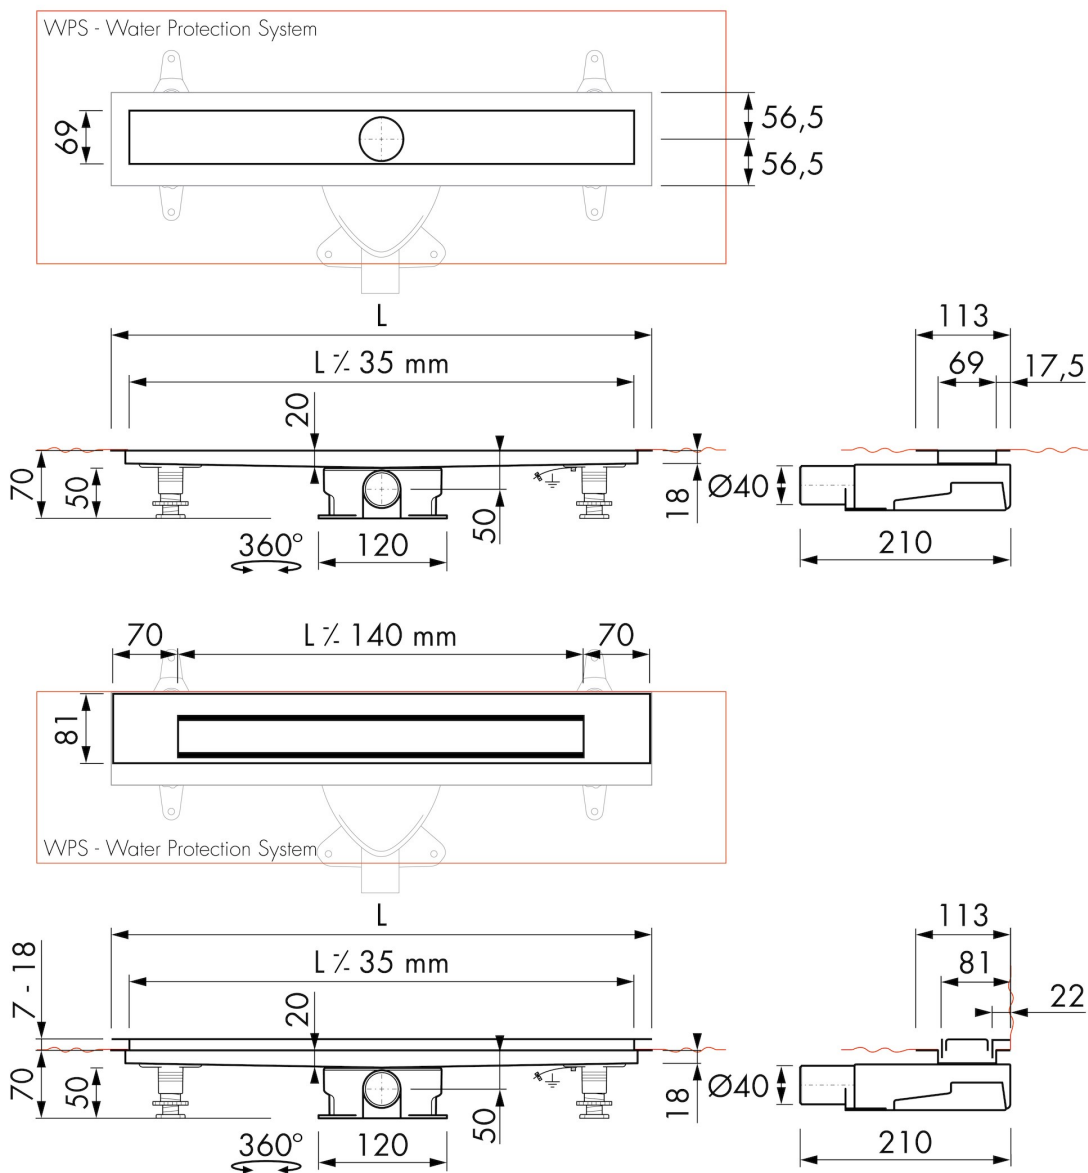

ARTICLE CODE

800 mm	MTAFDZ3PZM 800 / EDM2 800-35		
900 mm	MTAFDZ3PZM 900 / EDM2 900-35		
1000 mm	MTAFDZ3PZM 1000 / EDM2 1000-35		
1200 mm	MTAFDZ3PZM 1200 / EDM2 1200-35		

TECHNICAL DRAWINGS

Manufacturer

Easy Sanitary Solutions
Nijverheidsstraat 60 | 7575 BK Oldenzaal | The Netherlands
T. +31 (0)541 200 800 | F. +31 (0)541 200 899
info@esspost.com | www.easydrain.com

Contact

Easy Sanitary Solutions
Nijverheidsstraat 60 | 7575 BK Oldenzaal | The Netherlands
T. +31 (0)541 200 800 | F. +31 (0)541 200 899
sales@esspost.com | www.easydrain.com