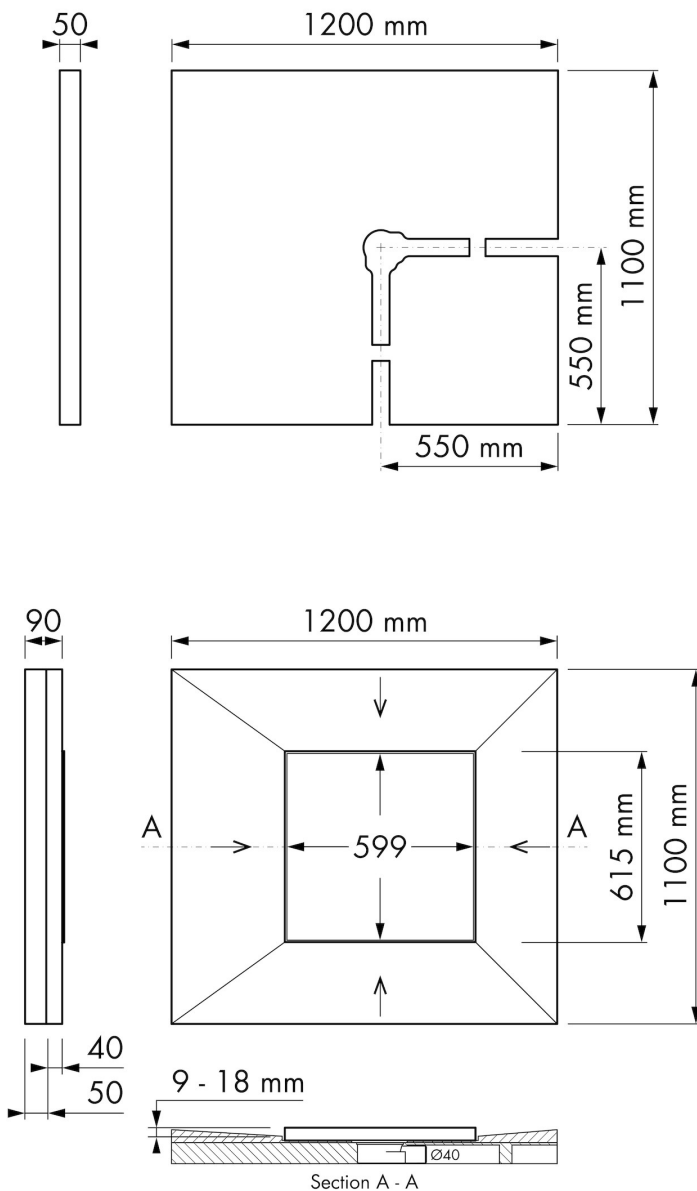

## FEATURES

- Available size - 615x615 mm
- Drainage capacity - according to EN 1253
- Grate - Height adjustable grate
- Siphon - Easy to clean
- Supplied as - Complete set

## GENERAL

Serie	Dot/Square
Name	Square
Model	Square shower drain
Length (mm)	615 x 615
Product type	Complete
Application	New construction, Renovation
Certification	DIN 18534

## ARTICLE CODE

615 x 615 mm	EDDOT-SQ		

## TECHNICAL DRAWINGS