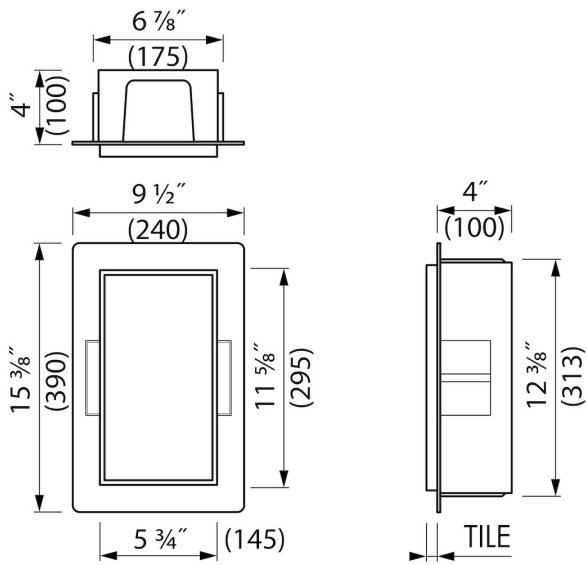

TECHNICAL DRAWINGS

Manufacturer

Easy Sanitary Solutions
Nijverheidsstraat 60 | 7575 BK Oldenzaal | The Netherlands
T. +31 (0)541 200 800 | F. +31 (0)541 200 899
info@esspost.com | www.easydrain.com

Contact

Easy Sanitary Solutions
Nijverheidsstraat 60 | 7575 BK Oldenzaal | The Netherlands
T. +31 (0)541 200 800 | F. +31 (0)541 200 899
sales@esspost.com | www.easydrain.com