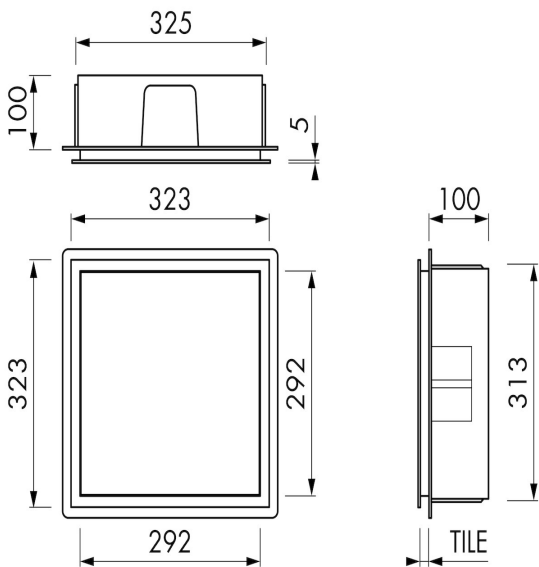

TECHNICAL DRAWINGS

Manufacturer

Easy Sanitary Solutions
Nijverheidsstraat 60 | 7575 BK Oldenzaal | The Netherlands
T. +31 (0)541 200 800 | F. +31 (0)541 200 899
info@esspost.com | www.easydrain.com

Contact

Easy Sanitary Solutions
Nijverheidsstraat 60 | 7575 BK Oldenzaal | The Netherlands
T. +31 (0)541 200 800 | F. +31 (0)541 200 899
sales@esspost.com | www.easydrain.com